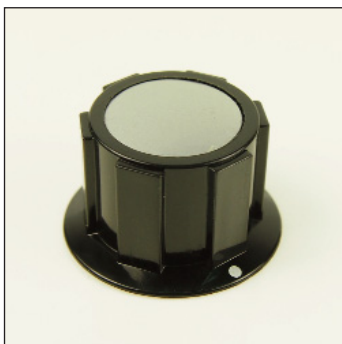

CLIFF

KNOB K1C

FC1600 KNOB K1C BLK 6.35mm D PUSH FIX

FC1601 KNOB K1C BLK 6mm SPL

FC1610 KNOB K1C BLK 6.35mm SCREW FIX

FC1611 KNOB K1C BLK 6mm SCREW FIX

FC1606 KNOB K1C BLK / SILVER CAP 6.35mm D PUSH FIX

FC1616 KNOB K1C BLK / SILVER CAP 6.35mm SCREW FIX

FC1622 KNOB K1C BLK / SILVER CAP 6mm SCREW FIX

For further information, contact: sales@cliffuk.co.uk

Cliff Electronic Components Limited,
76 Holmethorpe Avenue, Holmethorpe Ind. Estate,
Redhill, Surrey RH1 2PF U.K.
Tel: +44 (0)1737 771375 Fax: +44 (0)1737 766012