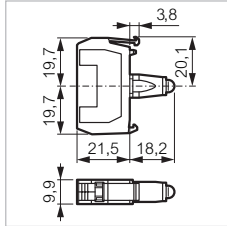

Separate units: Blocks

IP 20
To be combined with a 1, 3 or 5 position clip (p. 65)

 Characteristics (p. 94)
Cross reference list (p. 311)

▶ LED BLOCKS

SCREW TERMINALS

Cat. No.

33EARL

LED