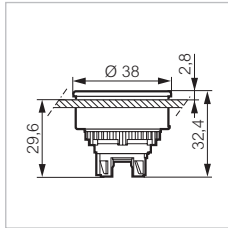

Separate units \varnothing 22: Heads

IP 66
 To be combined with a clip and electrical blocks (p. 48)
 Equipped with a locking ring
 Plastic chrome bezel - Black bezel on request (form p. 79)
 Conform to IEC 60947-5-1

 Characteristics (p. 94)
 Cross reference list (p. 311)

► PUSH-BUTTONS - NON ILLUMINATED (CONTINUED)

SPRING RETURN - SUPER FLUSH

Cat. No.

L23AA02

Metallic chrome bezel
 Cut-out \varnothing 30

Without engraving

- Red
- Green
- Black
- Yellow
- White
- Blue

- L23AA01**
- L23AA02**
- L23AA03**
- L23AA04
- L23AA05
- L23AA06

With engraving

-  Red
-  Green

- L23AA81
- L23AA82

On demand engraving (p. 70)

Symbol code to be added at the end of the catalogue number