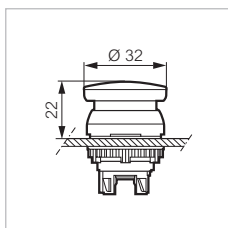

Separate units \varnothing 22: Heads

IP 66
 To be combined with a clip and electrical blocks (p. 48)
 Equipped with a locking ring
 Plastic chrome bezel - Black bezel on request (form p. 79)
 Conform to IEC 60947-5-1

L21AB01

- Red
- Green
- Black
- Yellow
- White
- Blue

- L21AB01**
- L21AB02**
- L21AB03**
- L21AB04**
- L21AB05**
- L21AB06**

SPRING RETURN - MUSHROOM HEAD \varnothing 32

Push

L21AC03

- Red
- Green
- Black
- Yellow