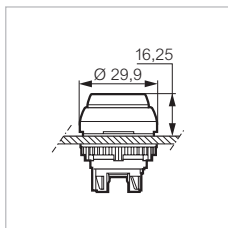

- Red
- Green
- Black
- Yellow
- White
- Blue

- **L21AB01**
- **L21AB02**
- **L21AB03**
- **L21AB04**
- **L21AB05**
- **L21AB06**