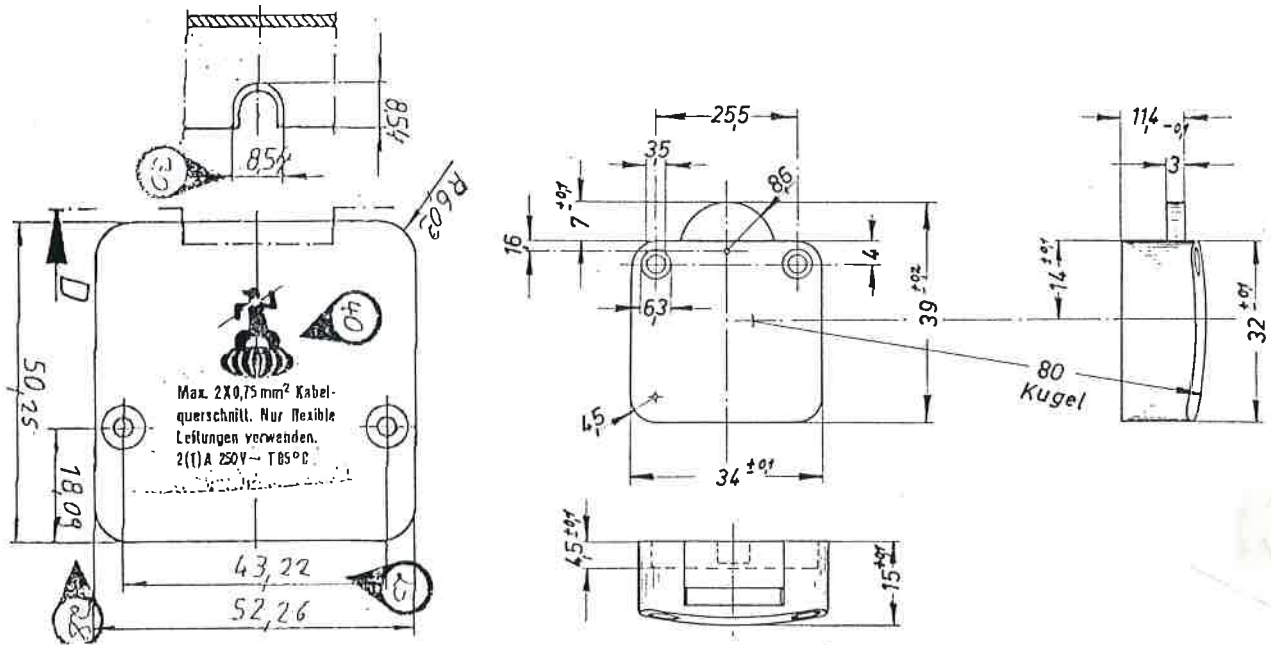

Data sheet

Article Description

Console Push-Button Type 5120 with additional housing

2 (1) A, 250 V, **1-pole**, opener, T 85 ° C, for phono, windows and furniture, with strain relief, twin-hole-fitting, hole distance 43 mm, hole size Ø 3,5 mm, screw terminals,

Article Picture

with spring contact

inter BÄR-No.	Colour housing/roll
5120-003.05	white/white
5120-004.05	black/black

Technical modifications reserved!
Works at 230 V-mains must only be carried out by a specialist!