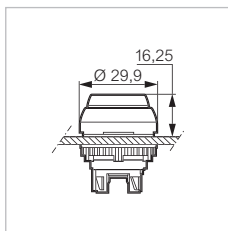

Separate units \varnothing 22: Heads

IP 66
 To be combined with a clip, LED block and contact blocks (p. 48)
 With locking ring
 Plastic chrome bezel - Black bezel on request (form p. 79)
 Conform to IEC 60947-5-1

 Characteristics (p. 94)
 Cross reference list (p. 311)

► PUSH-BUTTONS - ILLUMINATED (CONTINUED)

STAY-PUT - FLUSH

Réf.

L21CH20

- Red
- Green
- Yellow
- White
- Blue

- L21CH10**
- L21CH20**
- L21CH40**
- L21CH50**
- L21CH60**

STAY-PUT - SUPER FLUSH

L23CH10

Metallic chrome bezel
 Drilling \varnothing 30 mm

- Red
- Green
- Yellow
- White
- Blue

- L23CH10**
- L23CH20**
- L23CH40**
- L23CH50**
- L23CH60**

STAY-PUT - PROJECTING

L21CK20