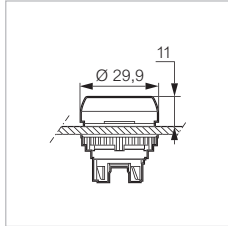

Separate units \varnothing 22: Heads

IP 66
 To be combined with a clip, LED block and contact blocks (p. 48)
 With locking ring
 Plastic chrome bezel - Black bezel on request (form p. 79)
 Conform to IEC 60947-5-1

 Characteristics (p. 94)
 Cross reference list (p. 311)

► PUSH-BUTTONS - ILLUMINATED (CONTINUED)

STAY-PUT - FLUSH

Réf.

L21CH20

- Red
- Green
- Yellow
- White
- Blue

- L21CH10**
- L21CH20**
- L21CH40**
- L21CH50**
- L21CH60**

STAY-PUT - SUPER FLUSH

L23CH10

Metallic chrome bezel
 Drilling \varnothing 30 mm

- Red
- Green
- Yellow
- White
- Blue

- L23CH10**
- L23CH20**
- L23CH40**
- L23CH50**
- L23CH60**

STAY-PUT - PROJECTING

L21CK20