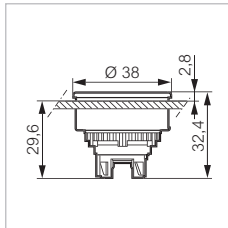

Separate units \varnothing 22: Heads

IP 66
 To be combined with a clip, LED block and contact blocks (p. 48)
 With locking ring
 Plastic chrome bezel - Black bezel on request (form p. 79)
 Conform to IEC 60947-5-1

 Characteristics (p. 94)
 Cross reference list (p. 311)

► PUSH-BUTTONS - ILLUMINATED (CONTINUED)

STAY-PUT - FLUSH

Réf.

L21CH20

- Red
- Green
- Yellow
- White
- Blue

- L21CH10**
- L21CH20**
- L21CH40**
- L21CH50**
- L21CH60**

STAY-PUT - SUPER FLUSH

L23CH10

Metallic chrome bezel
 Drilling \varnothing 30 mm

- Red
- Green
- Yellow
- White
- Blue

- L23CH10**
- L23CH20**
- L23CH40**
- L23CH50**
- L23CH60**

STAY-PUT - PROJECTING

L21CK20