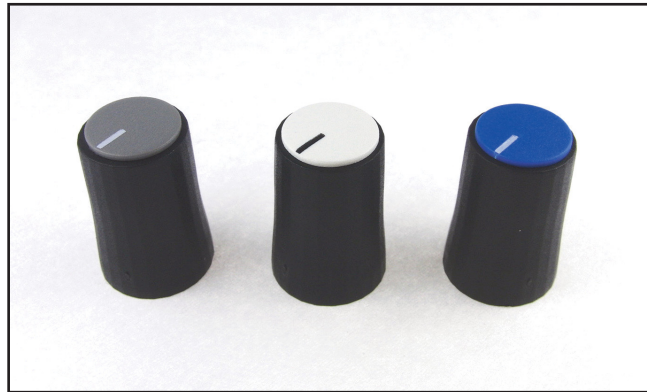

CLIFF

KNOB K88

KNOB DETAILS

| VARIANTS KEY : CL1788?? | | | |
|-------------------------|-------------|------------|--------|
| SHAFT KEY | | COLOUR KEY | |
| 1? | 6mm SPLINE | ?1 | OPAQUE |
| 2? | 1/4" D | ?2 | BLACK |
| 3? | 1/4" SPLINE | ?3 | WHITE |
| 4? | 4mm D | ?4 | GREY |
| 5? | NOT USED | ?5 | GREEN |
| 6? | 6mm D | ?6 | YELLOW |
| | | ?7 | RED |
| | | ?7 | BLUE |
| | | ?9 | BROWN |

Example : CL178862 : K88 BLACK 6mm D

KNOB AND CAP ARE SOLD SEPARATELY

CAP DETAILS

| CAP COLOUR | WITHOUT MARKER LINE | WITH MARKER LINE | MARKER LINE COLOUR |
|------------|---------------------|------------------|--------------------|
| BLACK | CL177902A | CL177901A | WHITE |
| WHITE | CL177904A | CL177903A | BLACK |
| GREY | CL177910A | CL177909A | WHITE |
| GREEN | CL177916A | CL177915A | WHITE |
| YELLOW | CL177912A | CL177911A | BLACK |
| RED | CL177906A | CL177905A | WHITE |
| BUE | CL177914A | CL177913A | WHITE |