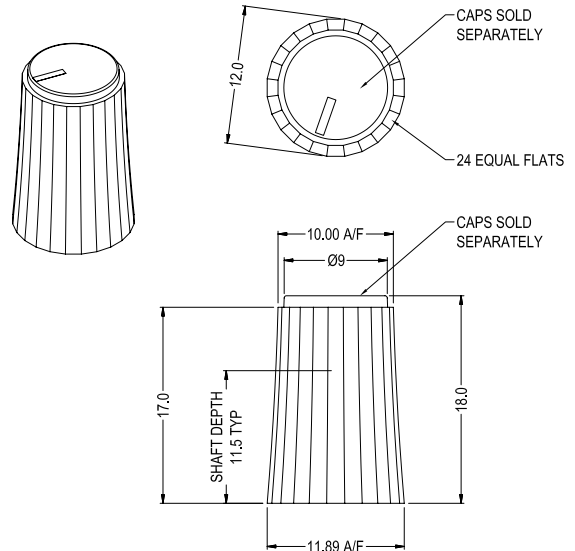

CLIFF

KNOB K88

KNOB DETAILS

| VARIANTS KEY : CL1788?? | | | |
|-------------------------|-------------|------------|--------|
| SHAFT KEY | | COLOUR KEY | |
| 1? | 6mm SPLINE | ?1 | OPAQUE |
| 2? | 1/4" D | ?2 | BLACK |
| 3? | 1/4" SPLINE | ?3 | WHITE |
| 4? | 4mm D | ?4 | GREY |
| 5? | NOT USED | ?5 | GREEN |
| 6? | 6mm D | ?6 | YELLOW |
| | | ?7 | RED |
| | | ?7 | BLUE |
| | | ?9 | BROWN |

Example : CL178862 : K88 BLACK 6mm D

KNOB AND CAP ARE SOLD SEPARATELY

CAP DETAILS

| CAP COLOUR | WITHOUT MARKER LINE | WITH MARKER LINE | MARKER LINE COLOUR |
|------------|---------------------|------------------|--------------------|
| BLACK | CL177902A | CL177901A | WHITE |
| WHITE | CL177904A | CL177903A | BLACK |
| GREY | CL177910A | CL177909A | WHITE |
| GREEN | CL177916A | CL177915A | WHITE |
| YELLOW | CL177912A | CL177911A | BLACK |
| RED | CL177906A | CL177905A | WHITE |
| BUE | CL177914A | CL177913A | WHITE |