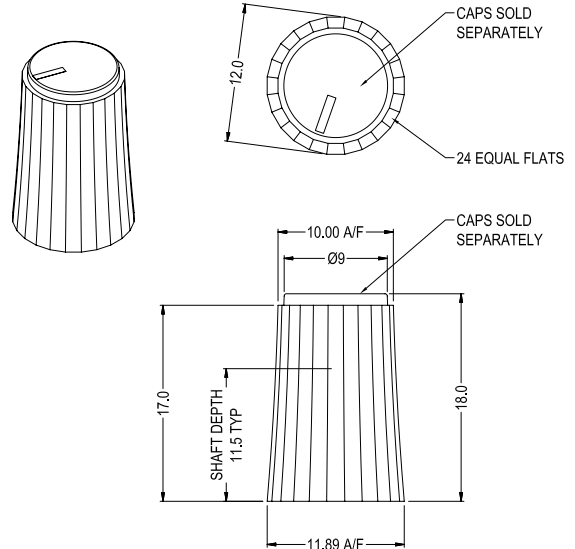

CLIFF

KNOB K88

KNOB DETAILS

VARIANTS KEY : CL1788??			
SHAFT KEY		COLOUR KEY	
1?	6mm SPLINE	?1	OPAQUE
2?	1/4" D	?2	BLACK
3?	1/4" SPLINE	?3	WHITE
4?	4mm D	?4	GREY
5?	NOT USED	?5	GREEN
6?	6mm D	?6	YELLOW
		?7	RED
		?7	BLUE
		?9	BROWN

Example : CL178862 : K88 BLACK 6mm D

KNOB AND CAP ARE SOLD SEPARATELY

CAP DETAILS

CAP COLOUR	WITHOUT MARKER LINE	WITH MARKER LINE	MARKER LINE COLOUR
BLACK	CL177902A	CL177901A	WHITE
WHITE	CL177904A	CL177903A	BLACK
GREY	CL177910A	CL177909A	WHITE
GREEN	CL177916A	CL177915A	WHITE
YELLOW	CL177912A	CL177911A	BLACK
RED	CL177906A	CL177905A	WHITE
BUE	CL177914A	CL177913A	WHITE