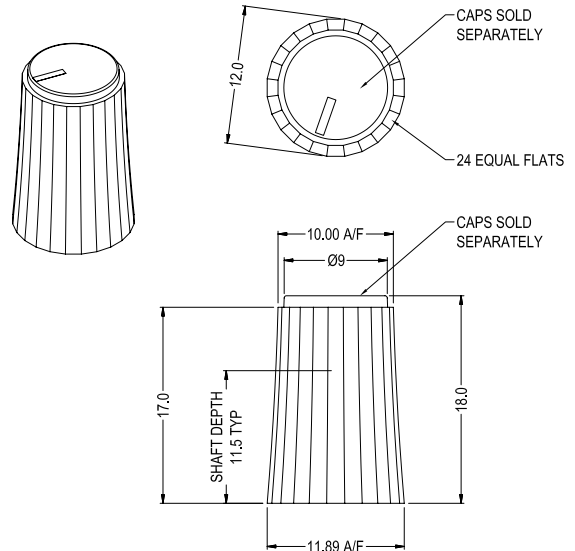

### KNOB DETAILS

VARIANTS KEY : CL1788??			
SHAFT KEY		COLOUR KEY	
1?	6mm SPLINE	?1	OPAQUE
2?	1/4" D	?2	BLACK
3?	1/4" SPLINE	?3	WHITE
4?	4mm D	?4	GREY
5?	NOT USED	?5	GREEN
6?	6mm D	?6	YELLOW
		?7	RED
		?7	BLUE
		?9	BROWN

Example : CL178862 : K88 BLACK 6mm D