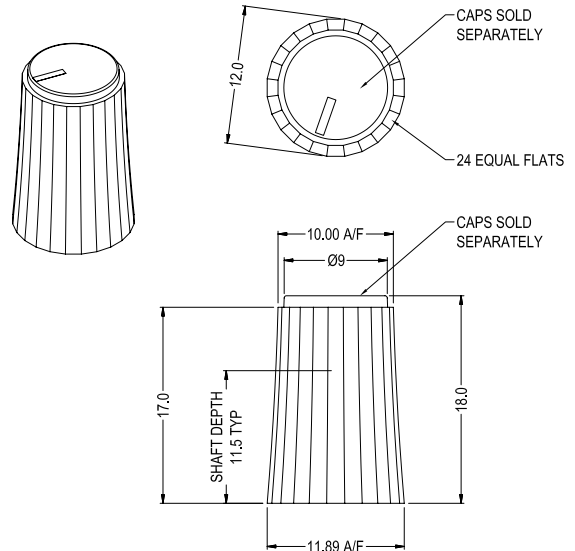

CLIFF

KNOB K88

KNOB DETAILS

VARIANTS KEY : CL1788??			
SHAFT KEY		COLOUR KEY	
1?	6mm SPLINE	?1	OPAQUE
2?	1/4" D	?2	BLACK
3?	1/4" SPLINE	?3	WHITE
4?	4mm D	?4	GREY
5?	NOT USED	?5	GREEN
6?	6mm D	?6	YELLOW
		?7	RED
		?7	BLUE
		?9	BROWN

Example : CL178862 : K88 BLACK 6mm D

CAP DETAILS

KNOB AND CAP ARE SOLD SEPARATELY

CAP COLOUR	WITHOUT MARKER LINE	WITH MARKER LINE	MARKER LINE COLOUR
BLACK	CL177902A	CL177901A	WHITE
WHITE	CL177904A	CL177903A	BLACK
GREY	CL177910A	CL177909A	WHITE
GREEN	CL177916A	CL177915A	WHITE
YELLOW	CL177912A	CL177911A	BLACK
RED	CL177906A	CL177905A	WHITE
BUE	CL177914A	CL177913A	WHITE