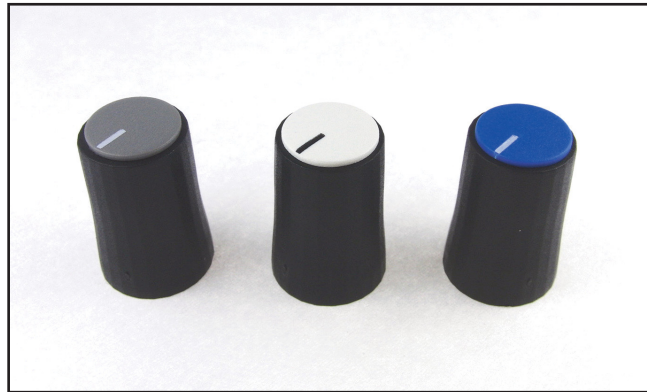

CLIFF

KNOB K88

KNOB DETAILS

VARIANTS KEY : CL1788??			
SHAFT KEY		COLOUR KEY	
1?	6mm SPLINE	?1	OPAQUE
2?	1/4" D	?2	BLACK
3?	1/4" SPLINE	?3	WHITE
4?	4mm D	?4	GREY
5?	NOT USED	?5	GREEN
6?	6mm D	?6	YELLOW
		?7	RED
		?7	BLUE
		?9	BROWN

Example : CL178862 : K88 BLACK 6mm D

CAP DETAILS

KNOB AND CAP ARE SOLD SEPARATELY

CAP COLOUR	WITHOUT MARKER LINE	WITH MARKER LINE	MARKER LINE COLOUR
BLACK	CL177902A	CL177901A	WHITE
WHITE	CL177904A	CL177903A	BLACK
GREY	CL177910A	CL177909A	WHITE
GREEN	CL177916A	CL177915A	WHITE
YELLOW	CL177912A	CL177911A	BLACK
RED	CL177906A	CL177905A	WHITE
BUE	CL177914A	CL177913A	WHITE