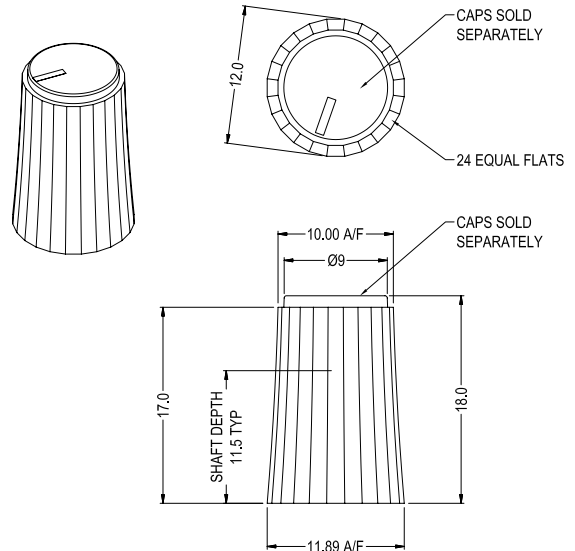

### KNOB DETAILS

VARIANTS KEY : CL1788??			
SHAFT KEY		COLOUR KEY	
1?	6mm SPLINE	?1	OPAQUE
2?	1/4" D	?2	BLACK
3?	1/4" SPLINE	?3	WHITE
4?	4mm D	?4	GREY
5?	NOT USED	?5	GREEN
6?	6mm D	?6	YELLOW
		?7	RED
		?7	BLUE
		?9	BROWN

Example : CL178862 : K88 BLACK 6mm D

### CAP DETAILS

CAP COLOUR	WITHOUT MARKER LINE	WITH MARKER LINE	MARKER LINE COLOUR
BLACK	CL177902A	CL177901A	WHITE
WHITE	CL177904A	CL177903A	BLACK
GREY	CL177910A	CL177909A	WHITE
GREEN	CL177916A	CL177915A	WHITE
YELLOW	CL177912A	CL177911A	BLACK
RED	CL177906A	CL177905A	WHITE
BUE	CL177914A	CL177913A	WHITE