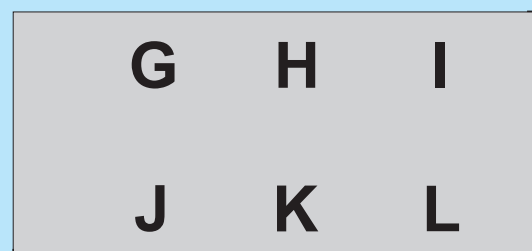

# STANDARD 12 KEYPAD

## 3+4 MATRIX KEYPAD WITH INSERT POCKETS

**APEM COMPONENTS**

4 INSERTS WITH BLACK GRAPHICS ON A SILVER BACKGROUND SUPPLIED WITH THIS KEYPAD. FOR OTHER VARIANTS OF INSERTS PLEASE CALL APEM

R. 1.50mm ON 2 CORNERS