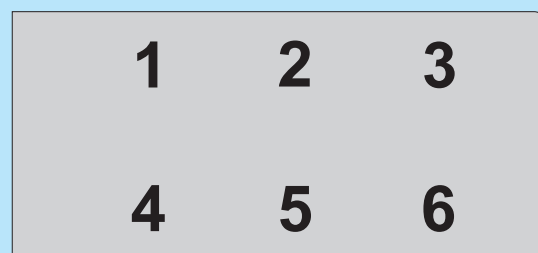

# STANDARD 12 KEYPAD

## 3+4 MATRIX KEYPAD WITH INSERT POCKETS

**APEM COMPONENTS**

4 INSERTS WITH BLACK GRAPHICS ON A SILVER BACKGROUND SUPPLIED WITH THIS KEYPAD. FOR OTHER VARIANTS OF INSERTS PLEASE CALL APEM

R. 1.50mm ON 2 CORNERS

33.00 mm

70.50 mm