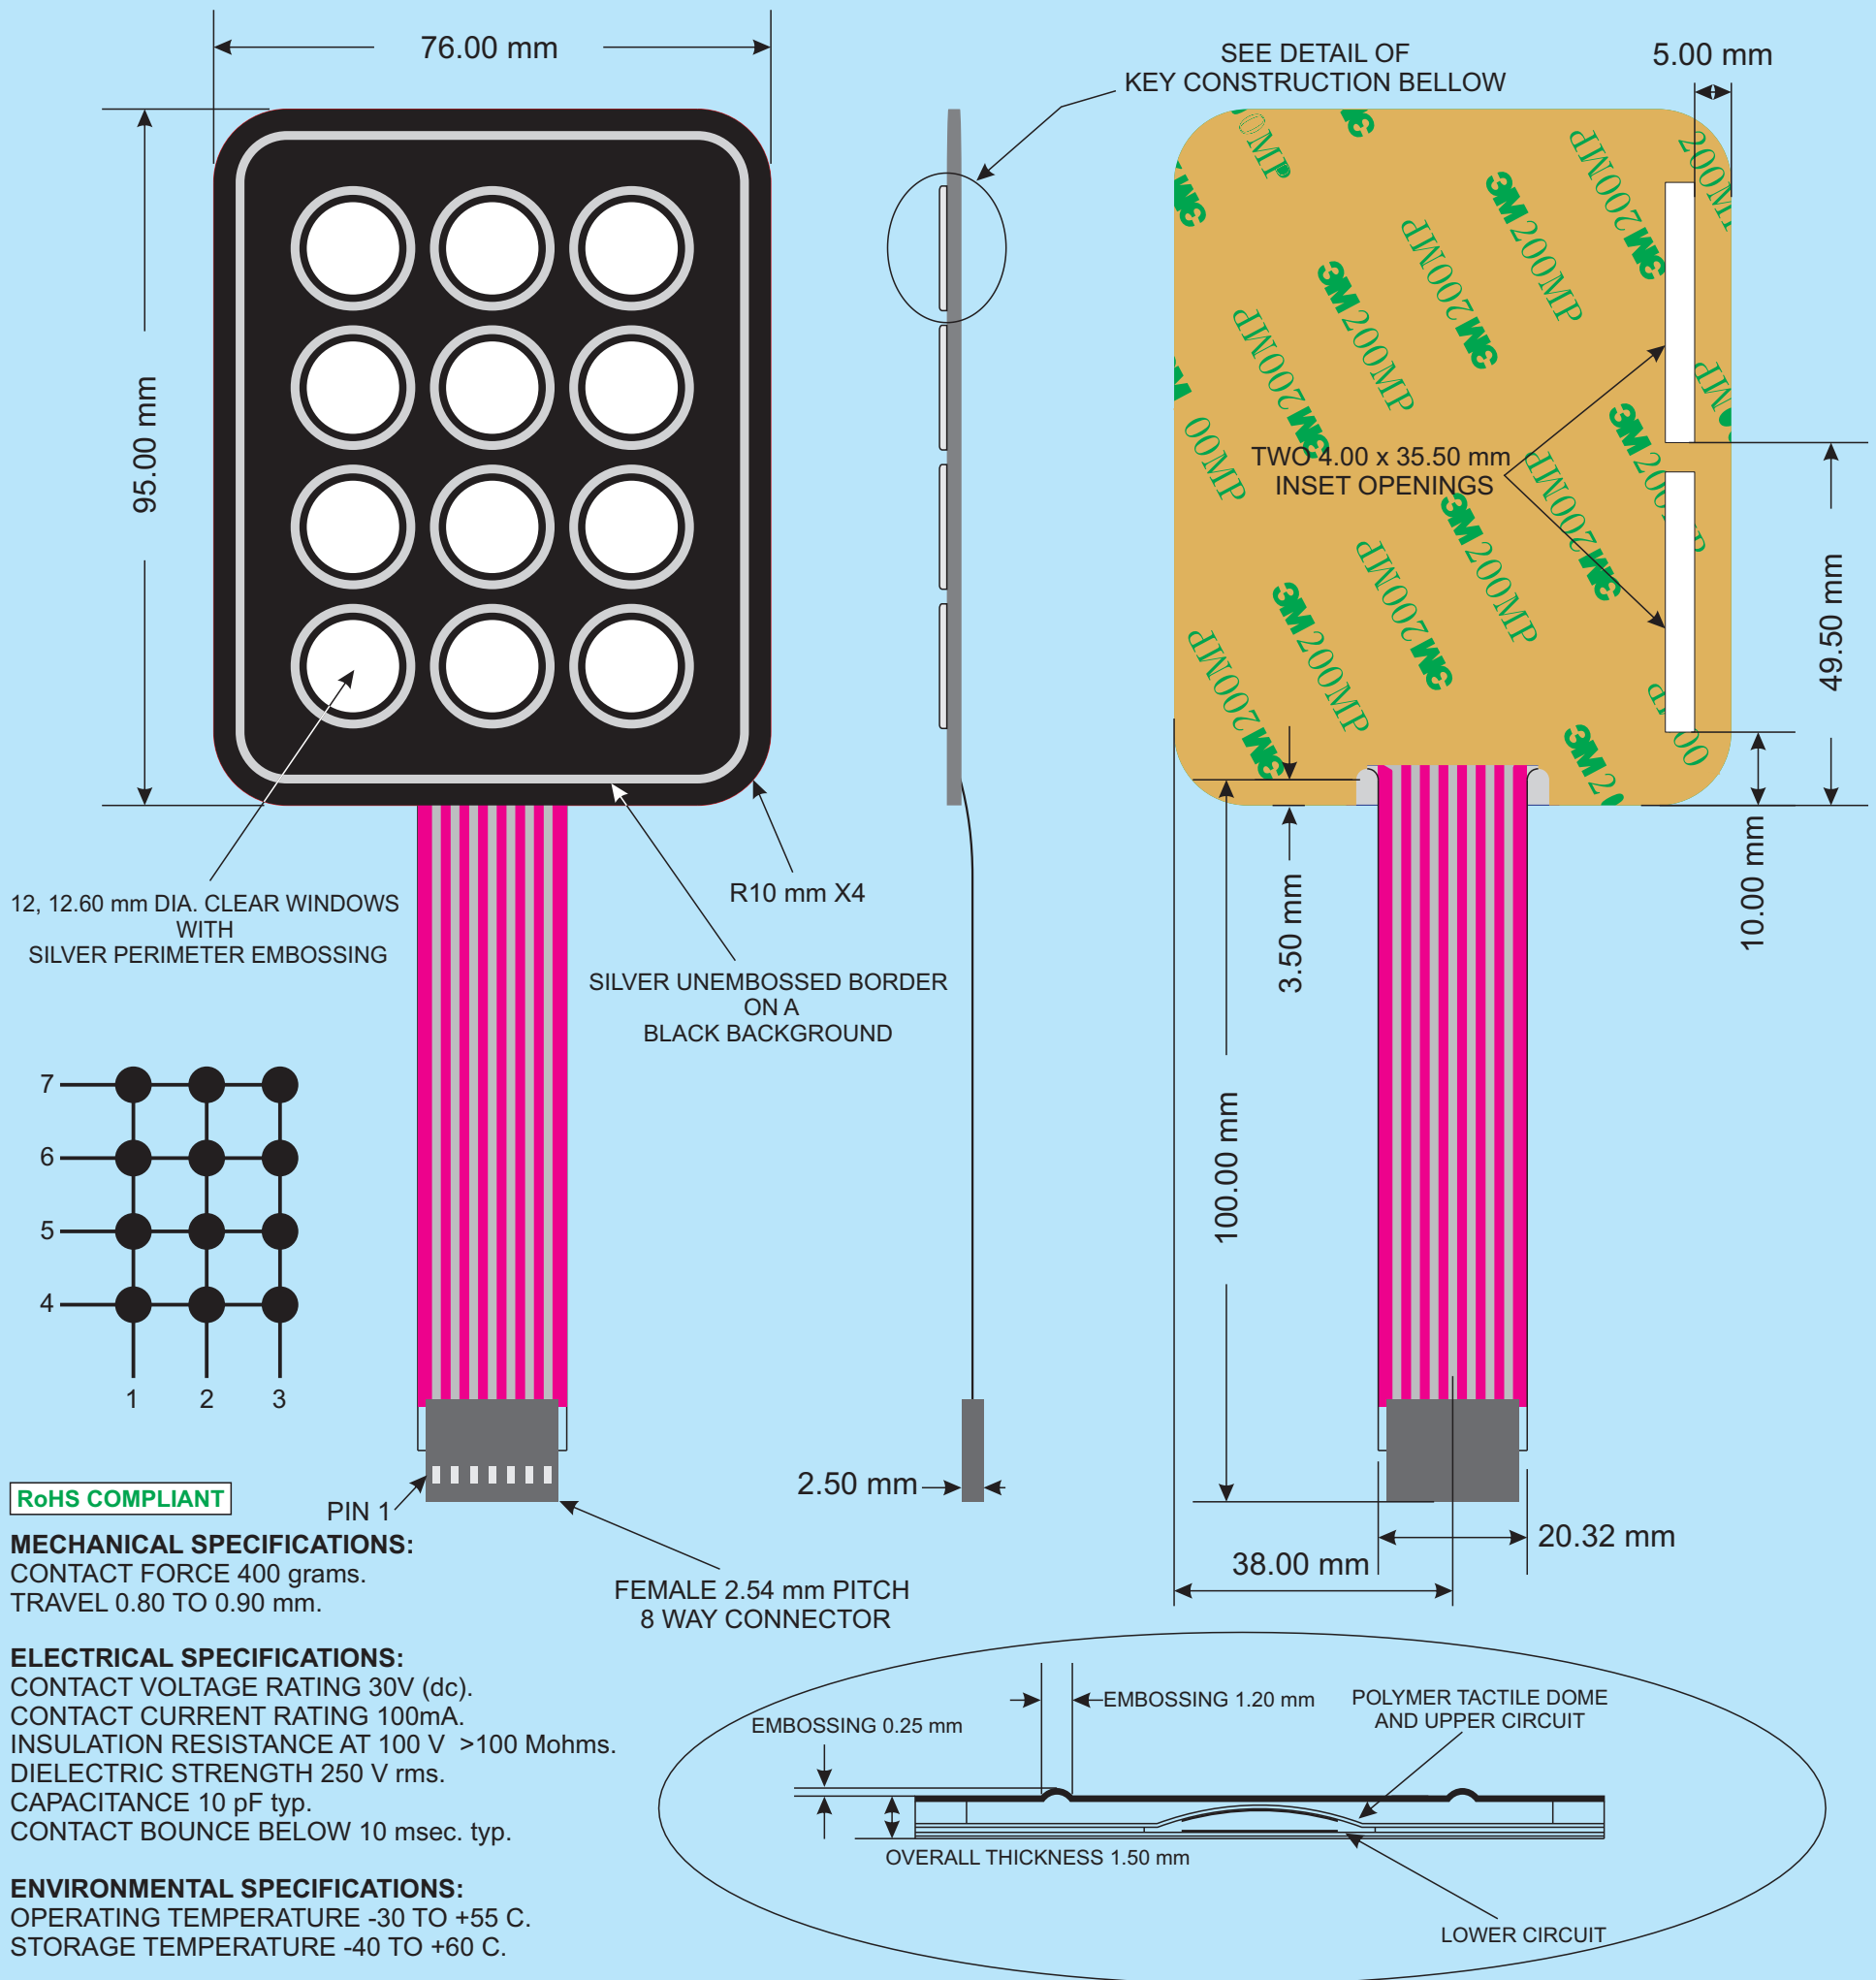

# STANDARD 12 KEYPAD

## 3+4 MATRIX KEYPAD WITH INSERT POCKETS

**APEM COMPONENTS**

4 INSERTS WITH BLACK GRAPHICS ON A SILVER BACKGROUND SUPPLIED WITH THIS KEYPAD. FOR OTHER VARIANTS OF INSERTS PLEASE CALL APEM

R. 1.50mm ON 2 CORNERS

33.00 mm

70.50 mm