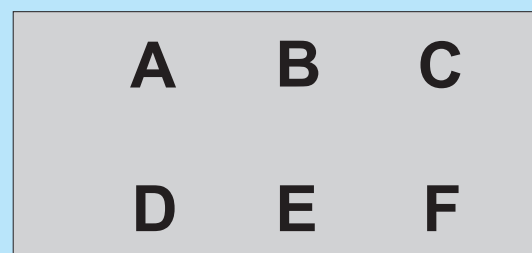

## 3+4 MATRIX KEYPAD WITH INSERT POCKETS

**APEM COMPONENTS**

4 INSERTS WITH BLACK GRAPHICS ON A SILVER BACKGROUND SUPPLIED WITH THIS KEYPAD. FOR OTHER VARIANTS OF INSERTS PLEASE CALL APEM

R. 1.50mm ON 2 CORNERS