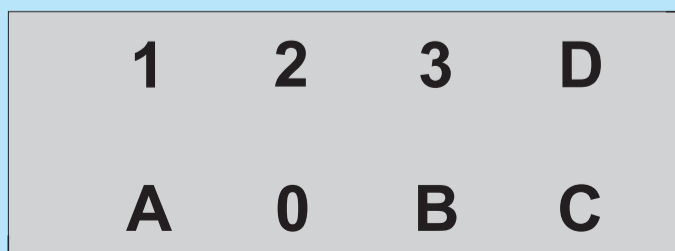

STANDARD 16 KEYPAD

4+4 MATRIX KEYPAD WITH INSERT POCKETS

APEM COMPONENTS

4 INSERTS WITH BLACK GRAPHICS ON A SILVER BACKGROUND
SUPPLIED WITH THIS KEYPAD. FOR OTHER VARIANTS OF INSERTS PLEASE CALL APEM

R. 1.50mm ON 2 CORNERS

33.00 mm

89.50 mm