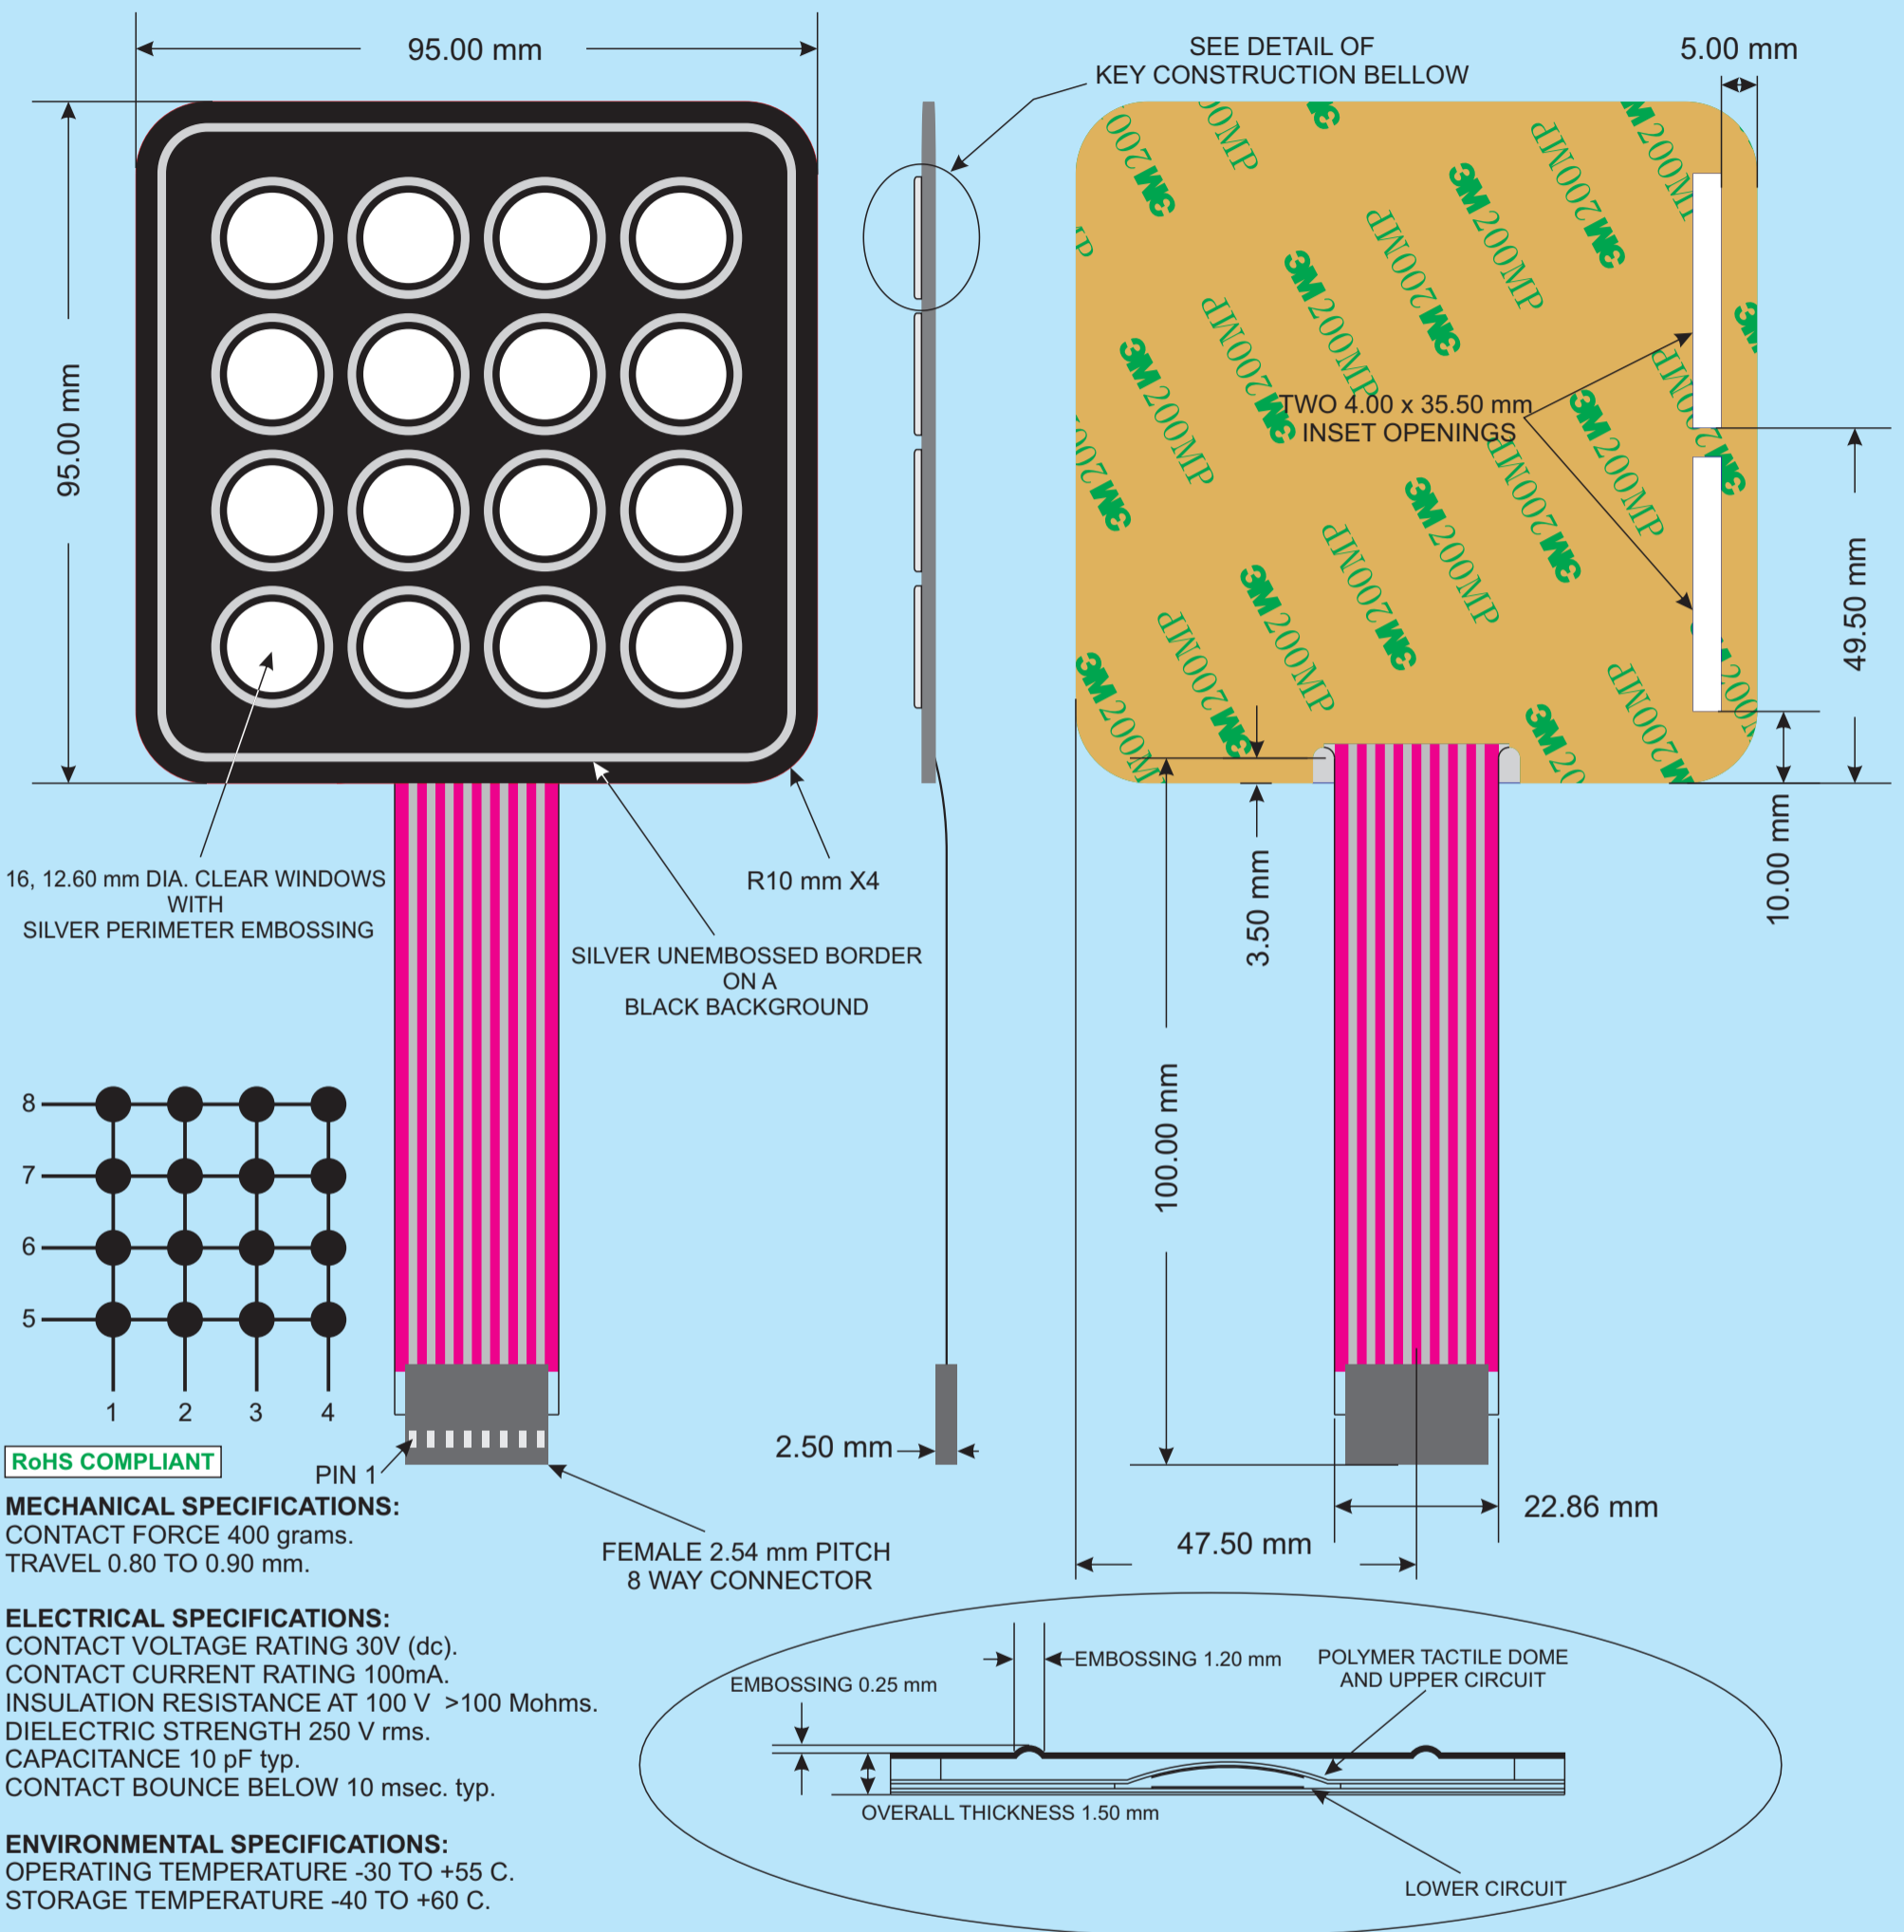

STANDARD 16 KEYPAD

4+4 MATRIX KEYPAD WITH INSERT POCKETS

APEM COMPONENTS

4 INSERTS WITH BLACK GRAPHICS ON A SILVER BACKGROUND
SUPPLIED WITH THIS KEYPAD. FOR OTHER VARIANTS OF INSERTS PLEASE CALL APEM

R. 1.50mm ON 2 CORNERS

33.00 mm

89.50 mm