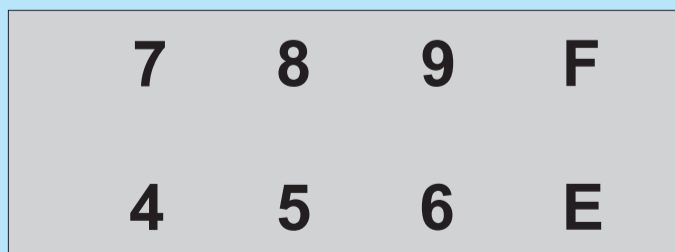

STANDARD 16 KEYPAD

4+4 MATRIX KEYPAD WITH INSERT POCKETS

APEM COMPONENTS

4 INSERTS WITH BLACK GRAPHICS ON A SILVER BACKGROUND
SUPPLIED WITH THIS KEYPAD. FOR OTHER VARIANTS OF INSERTS PLEASE CALL APEM

R. 1.50mm ON 2 CORNERS

33.00 mm

89.50 mm