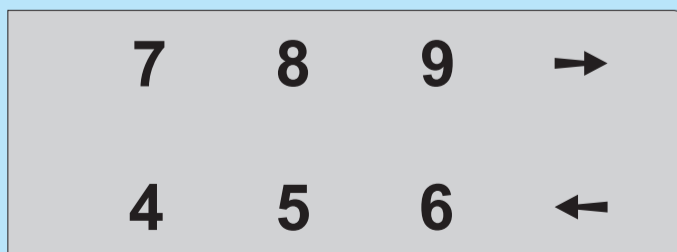

STANDARD 16 KEYPAD

4+4 MATRIX KEYPAD WITH INSERT POCKETS

APEM COMPONENTS

4 INSERTS WITH BLACK GRAPHICS ON A SILVER BACKGROUND
SUPPLIED WITH THIS KEYPAD. FOR OTHER VARIANTS OF INSERTS PLEASE CALL APEM

R. 1.50mm ON 2 CORNERS

33.00 mm

89.50 mm