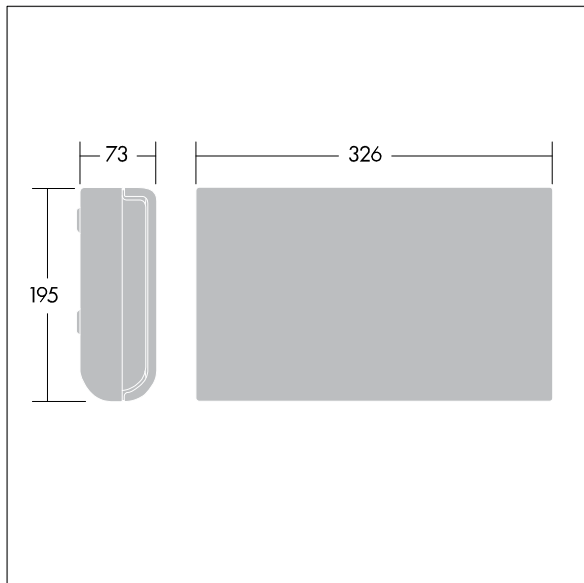

Voyager Sigma

96233813 VOYAGER SIGMA LED E3M WHI

incl. LED	1W LED	EN 60598-2-22	IP40			650°C	T _a 5/35
-----------	--------	---------------	------	---	---	-------	---------------------

Versatile exit sign with low-maintenance LED option

A self-contained, maintained emergency exit sign for 1 x 1W LED strip giving 3 hours manual test emergency operation. IP40, Class I electrical. Body in polycarbonate, finished white. Diffuser in polycarbonate. Can be wall mounted with 20mm conduit or rear back box entry. Legend panels required to be ordered separately in either ISO or EU formats. Complete with LED strip

Dimensions: 327 x 65 x 197 mm

Total power: 4 W

Weight: 1.4 kg

TLG_VSIG_F_P2.jpg

TLG_VYSG_M_LD1.wmf

Lamp position:STD - standard

Lamps:1 x LED / 1W

Total luminous flux:45 lm

Ballast:LED_Con Tridonic EM powerLED Basic

Connected Load:4 W Lambda = 0.95