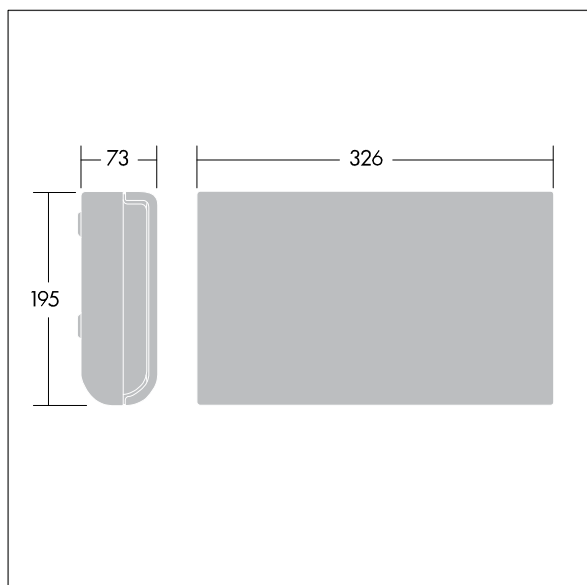

TLG_VYSG_M_LD1.wmf