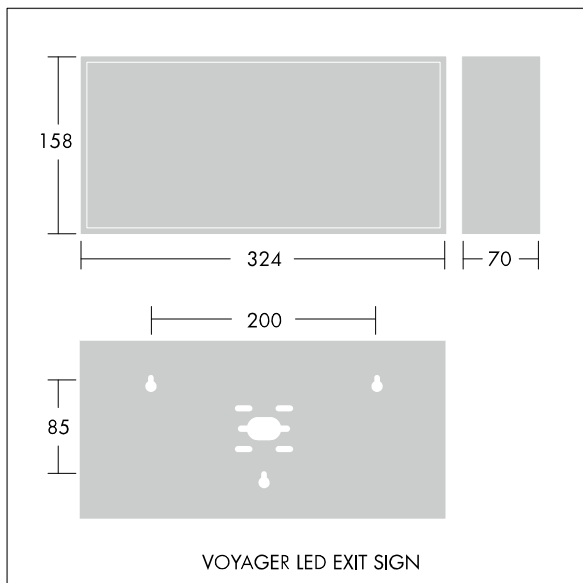

Voyager E LED

96241058 VOYAGER E LED EXIT SIGN BOX

LED 2W LED_200	EN 60598-2-22	IP20			850°C	T _a 0 +25	
-----------------------	---------------	------	---	---	-------	-------------------------	--

Voyager E LED

Economical self-contained wall mounted 3 hour maintained LED emergency Exit Sign. IP20 rated luminaire. Body: white steel. Panel: polycarbonate. Arrow down ISO included for escape route signage applications.

Dimensions: 327 x 70 x 158 mm

Total power: 5.6 W

Weight: 1.68 kg

TLG_VOEL_F_PDBFRONT.jpg

TLG_VOYR_M_LED1.wmf

Lamp position: STD - standard
Lamps: 1 x LED_200 / 2.4W
Total luminous flux: 200 lm
Total emergency luminous flux: 105 lm
Ballast: HF ELD
Connected Load: 5.6 W $\Lambda = 0.7$