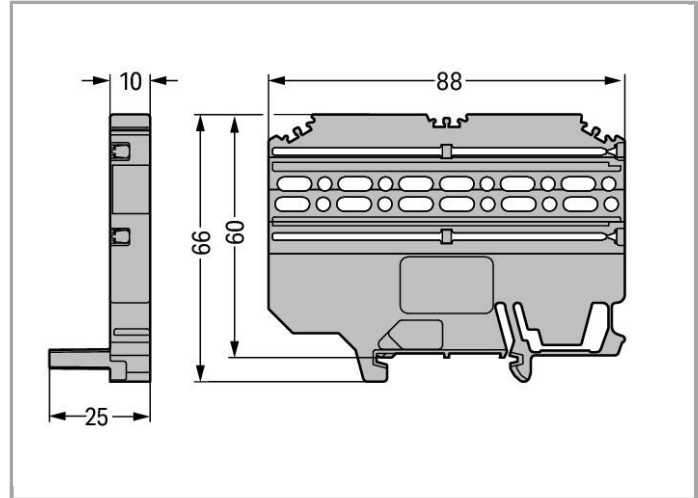

## Data sheet | Item number: 209-148

Multi mounting adapter; for male and female connectors with snap-in mounting feet

[www.wago.com/209-148](http://www.wago.com/209-148)

RoHS  Compliant [BOMcheck.net](https://www.bomcheck.net)

#### Geometrical Data

Width	25 mm / 0.984 inch
Height	60 mm / 2.362 inch
Depth	88 mm / 3.465 inch