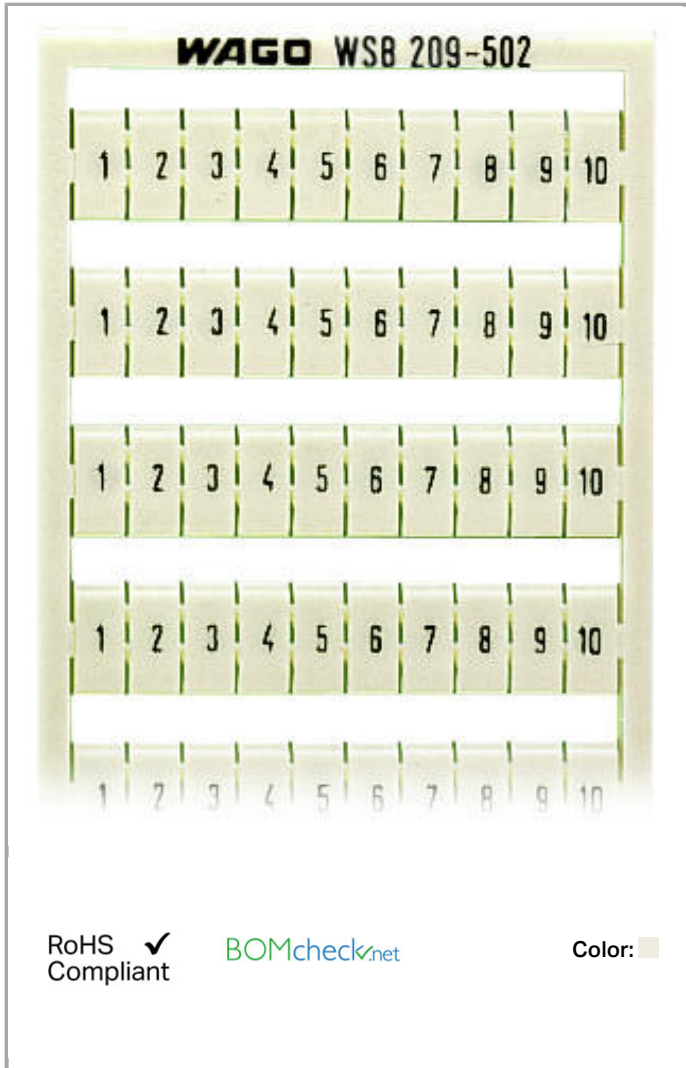

Data sheet | Item number: 209-502

WSB marking card; as card; MARKED; 1 ... 10 (10x); not stretchable;

Horizontal marking; snap-on type

www.wago.com/209-502

Data

Technical Data

Color	white
Marking	1 ... 10 (10x)
Printing direction	Horizontal marking
Color of marking	black
Marking type	Digits
Marker width	5 mm
Fire load	0.234 MJ

Mechanical data

Weight	7.8g
Marker/Strip width	5 mm

Commercial data

Packaging type	bag
Country of origin	DE
GTIN	4017332273008
Customs Tariff No.	49119900000
Product Group	2 (Terminal Block Accessories)

Downloads