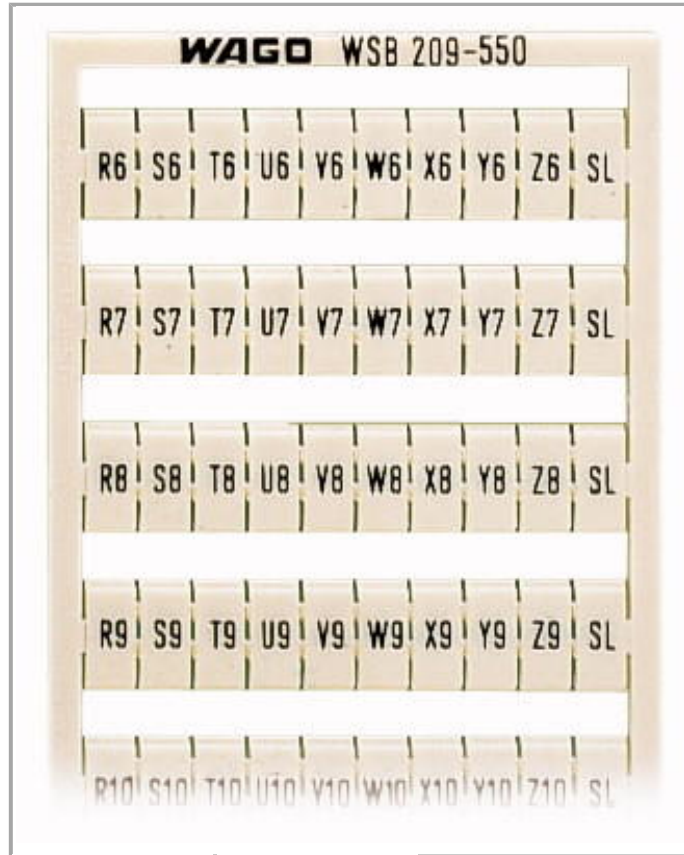

Data sheet | Item number: 209-550

WSB marking card; as card; MARKED; R6, S6, T6, ..., Y6, Z6, SL to R10, S10, T10, ..., Y10, Z10, SL (2 each); not stretchable; Horizontal marking; snap-on type

www.wago.com/209-550

RoHS Compliant

BOMcheck.net

Color:

Data

Technical Data

Color	white
Marking	R6, S6, T6, ..., Y6, Z6, SL to R10, S10, T10, ..., Y10, Z10, SL (2x each)
Printing direction	Horizontal marking
Color of marking	black
Marking type	Symbol
Marker width	5 mm
Fire load	0.234 MJ

Mechanical data

Weight	7.8 g
Marker/Strip width	5 mm

Commercial data

Country of origin	DE
GTIN	4017332274975
Customs Tariff No.	49119900000
Product Group	2 (Terminal Block Accessories)

Subject to changes.