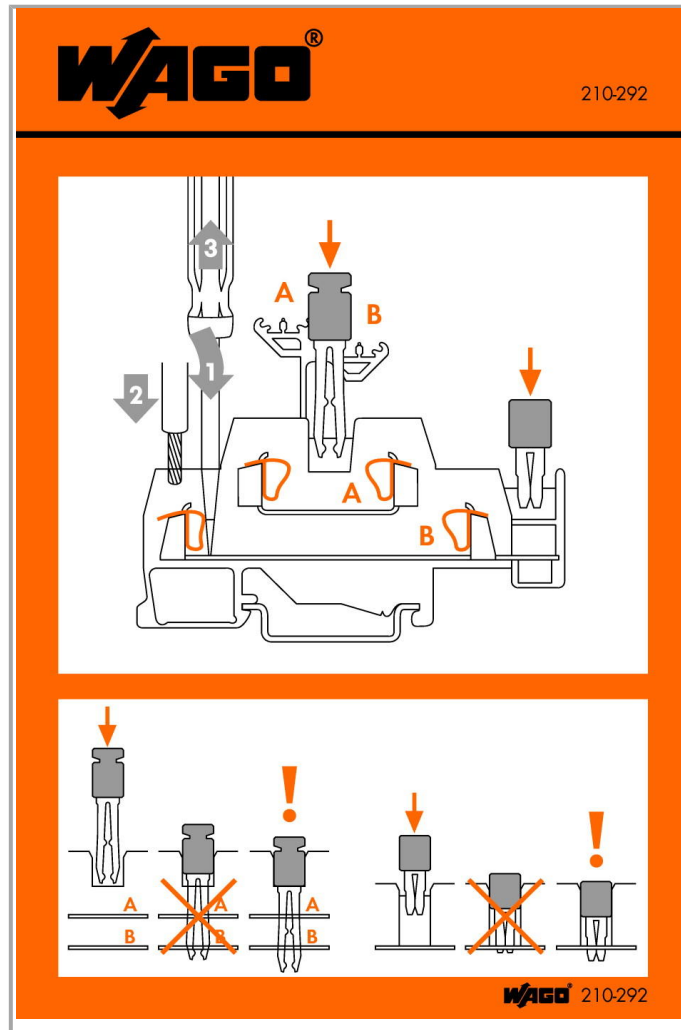

Data sheet | Item number: 210-292

Stickers for operating instructions; for double- and triple-deck terminal blocks; 280 and 281 Series

[www.wago.com/210-292](http://www.wago.com/210-292)

RoHS   
Compliant

[BOMcheck.net](http://BOMcheck.net)

Data

Mechanical data

Weight 1.8g

Commercial data

Country of origin DE

GTIN	4017332329880
Customs Tariff No.	48211010000
Product Group	2 (Terminal Block Accessories)

Subject to changes.