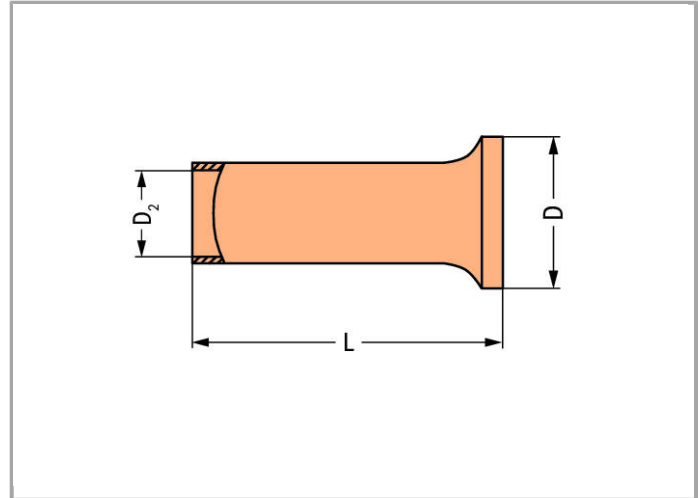

Data sheet | Item number: 216-108

Ferrule; Sleeve for 6 mm² / AWG 10; uninsulated; electro-tin plated

www.wago.com/216-108

Data
Technical Data

Main product function	Ferrule
Querschnitt Hülse AWG	10 AWG
Hülse für	6 mm ²

Connection data

Strip length	12 mm / 0.47 Inch
--------------	-------------------

Geometrical Data

Length	12 mm
Diameter	4.7 mm
Diameter 2	3.5 mm

Material Data

Weight	0.276 g
--------	---------

Commercial data