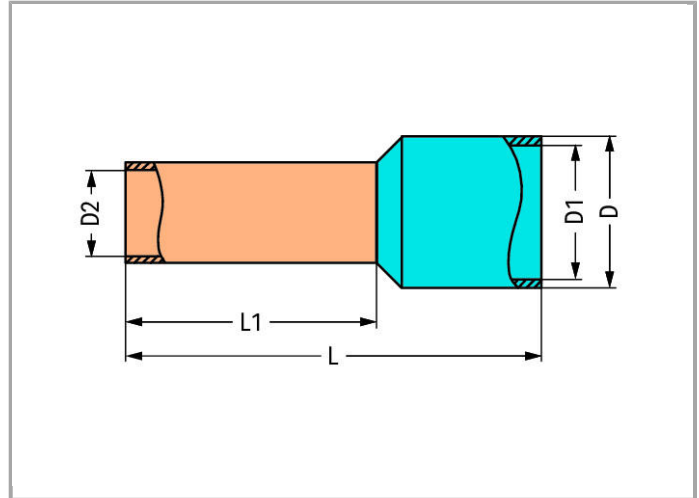

Data sheet | Item number: 216-207

Ferrule; Sleeve for 4 mm<sup>2</sup> / AWG 12; insulated; electro-tin plated

[www.wago.com/216-207](http://www.wago.com/216-207)

RoHS   
Compliant

BOMcheck.net

Color: 

### Technical Data

Main product function	Ferrule
Querschnitt Hülse AWG	12 AWG
Hülse für	4 mm <sup>2</sup>

### Connection data

Strip length	12 mm / 0.47 Inch
--------------	-------------------

### Geometrical Data

Length	18 mm
Length 1	10 mm
Diameter	5.4 mm
Diameter 1	4.8 mm
Diameter 2	2.8 mm