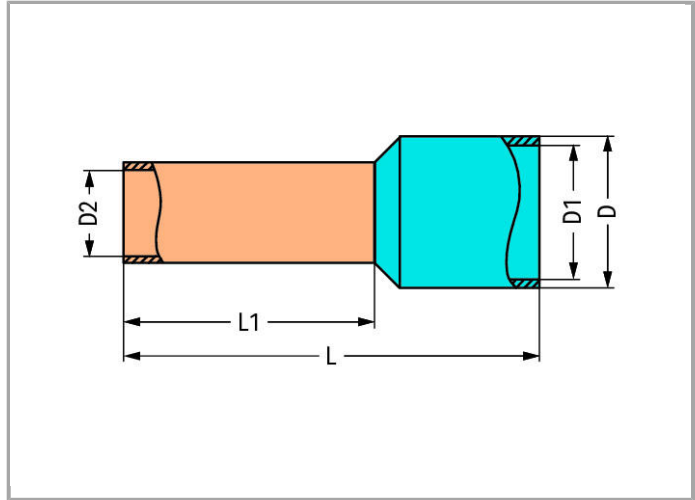

Data sheet | Item number: 216-222

Ferrule; Sleeve for 0.75 mm² / AWG 20; insulated; electro-tin plated

www.wago.com/216-222

Data

Technical Data

Main product function	Ferrule
Querschnitt Hülse AWG	18 AWG
Hülse für	0.75 mm ²

Connection data

Strip length	8 mm / 0.31 Inch
--------------	------------------

Geometrical Data

Length	12 mm
Length 1	6 mm
Diameter	3.3 mm
Diameter 1	2.8 mm
Diameter 2	1.2 mm

Material Data

Color	gray
Fire load	0.001 MJ
Weight	0.079 g