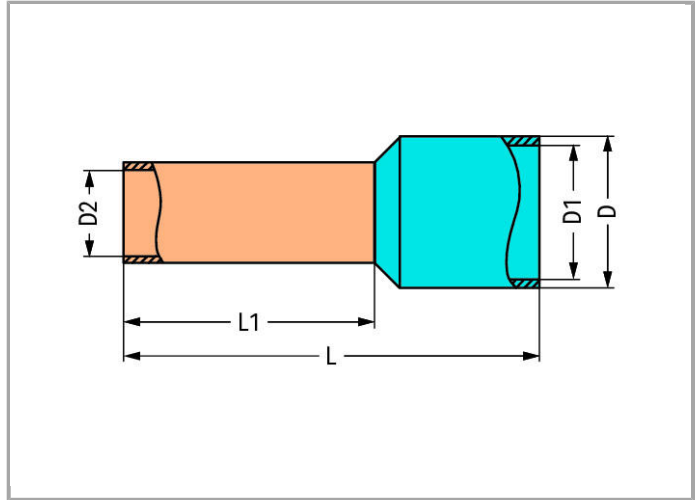

Data sheet | Item number: 216-223

Ferrule; Sleeve for 1 mm<sup>2</sup> / AWG 18; insulated; electro-tin plated

[www.wago.com/216-223](http://www.wago.com/216-223)

### Technical Data

Main product function	Ferrule
Querschnitt Hülse AWG	18 AWG
Hülse für	1 mm <sup>2</sup>

### Connection data

Strip length	8 mm / 0.31 Inch
--------------	------------------

### Geometrical Data

Length	12 mm
Length 1	6 mm
Diameter	3.5 mm
Diameter 1	3 mm
Diameter 2	1.4 mm