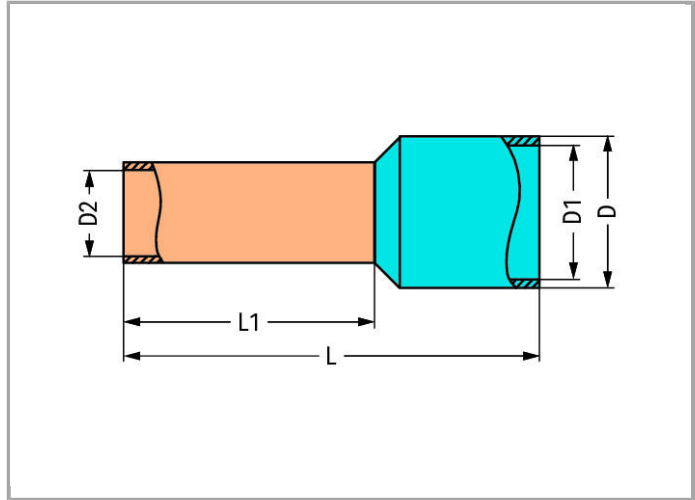

Data sheet | Item number: 216-263

Ferrule; Sleeve for 1 mm² / AWG 18; insulated; electro-tin plated; electrolytic copper; gastight crimped; acc. to DIN 46228, Part 4/09.90

www.wago.com/216-263

Data

Technical Data

Main product function	Ferrule
Querschnitt Hülse AWG	18 AWG
Hülse für	1 mm ²

Connection data

Strip length	14 mm / 0.55 Inch
--------------	-------------------

Geometrical Data

Length	18 mm
Length 1	12 mm
Diameter	3.5 mm
Diameter 1	3 mm
Diameter 2	1.4 mm

Material Data

Color	red
Fire load	0.002 MJ
Weight	0.137 g

Commercial data

Country of origin	DE
GTIN	4044918599887
Customs Tariff No.	85369010000
Product Group	2 (Terminal Block Accessories)

Downloads

Documentation