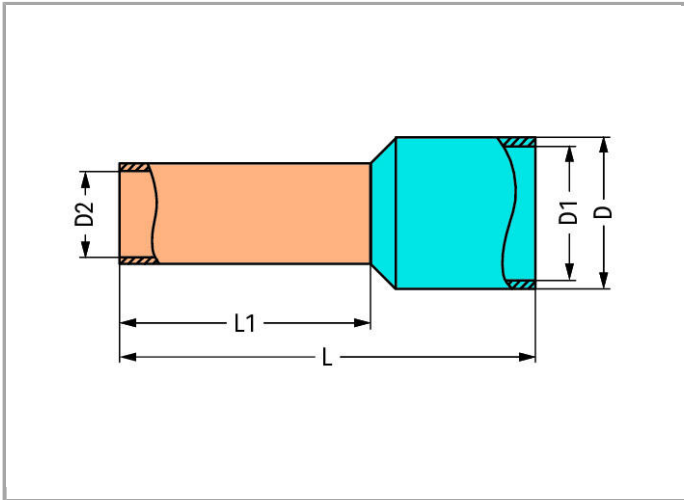

Data sheet | Item number: 216-321

Ferrule; Sleeve for 0.25 mm² / AWG 24; insulated; electro-tin plated

www.wago.com/216-321

RoHS
Compliant

[BOMcheck.net](https://www.bomcheck.net)

Color: ■

Data

Technical Data

Main product function	Ferrule
Querschnitt Hülse AWG	24 AWG
Hülse für	0.25 mm ²

Connection data

Strip length	7 mm / 0.28 Inch
--------------	------------------

Geometrical Data

Length	10 mm
Length 1	6 mm
Diameter	2.3 mm
Diameter 1	1.8 mm
Diameter 2	0.5 mm

Material Data

Color	yellow
Fire load	0.001 MJ
Weight	0.052 g

Commercial data

Country of origin	DE
GTIN	4017332277389
Customs Tariff No.	85369010000
Product Group	2 (Terminal Block Accessories)

Downloads

Documentation