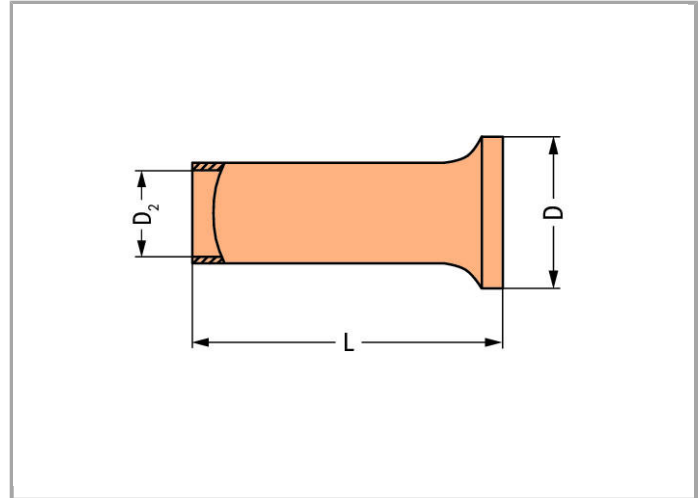

Data sheet | Item number: 216-413

Ferrule; Sleeve for 25 mm² / AWG 4; uninsulated; electro-tin plated; electrolytic copper; gastight crimped; acc. to DIN 46228, Part 1/08.92

www.wago.com/216-413

Data

Technical Data

Main product function	Ferrule
Querschnitt Hülse AWG	4 AWG
Hülse für	25 mm ²

Connection data

Strip length	25 mm / 0.98 Inch
--------------	-------------------

Geometrical Data

Length	25 mm
Diameter	9.5 mm
Diameter 2	7.3 mm

Material Data

Weight	1.112 g
--------	---------

Commercial data

Country of origin	DE
GTIN	4050821134176
Customs Tariff No.	85369010000
Product Group	2 (Terminal Block Accessories)

Downloads

Documentation

Bid Text