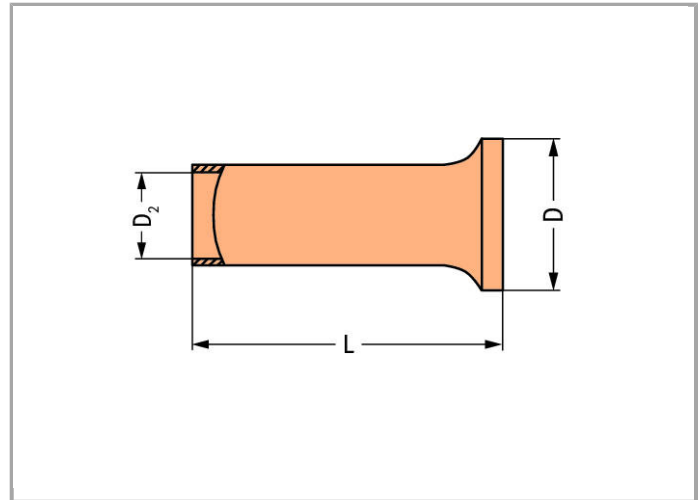

Data sheet | Item number: 216-414

Ferrule; Sleeve for 35 mm² / AWG 2; uninsulated; electro-tin plated; electrolytic copper; gastight crimped; acc. to DIN 46228, Part 1/08.92

www.wago.com/216-414

Data

Technical Data

Main product function	Ferrule
Querschnitt Hülse AWG	2 AWG
Hülse für	35 mm ²

Connection data

Strip length	25 mm / 0.98 Inch
--------------	-------------------

Geometrical Data

Length	25 mm
Diameter	11 mm
Diameter 2	8.3 mm

Material Data

Weight	9.999 g
--------	---------

Commercial data

Country of origin	DE
GTIN	4050821134183
Customs Tariff No.	85369010000
Product Group	2 (Terminal Block Accessories)

Downloads

Documentation

Bid Text