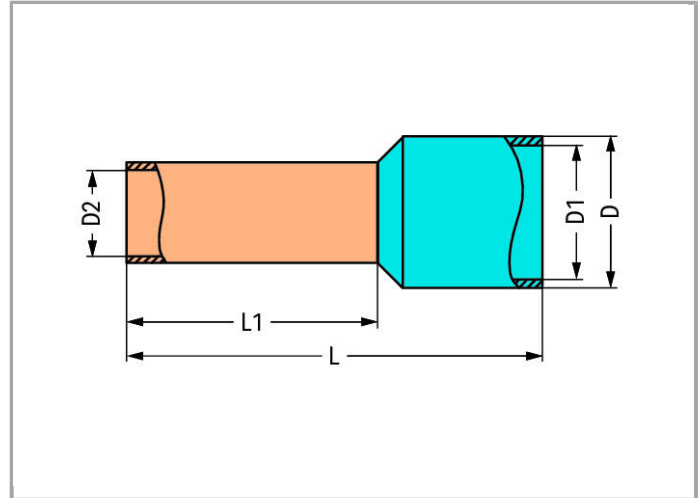

Data sheet | Item number: 216-542

Twin ferrule; Sleeve for 2 x 1 mm² / AWG 2 x 18; red, insulated; 12 mm long

www.wago.com/216-542

Data

Technical Data

Main product function	Ferrule
Querschnitt Hülse AWG	18 AWG
Hülse für	1 mm ²

Material Data

Color	red
Weight	0.17 g

Commercial data

Country of origin	DE
GTIN	4045454331542
Customs Tariff No.	85369010000
Product Group	2 (Terminal Block Accessories)

Subject to changes.

WAGO Kontakttechnik GmbH & Co. KG
Hansastr. 27
32423 Minden
Phone: +49571 887-0 | Fax: +49571 887-169
Email: info.de@wago.com | Web: www.wago.com