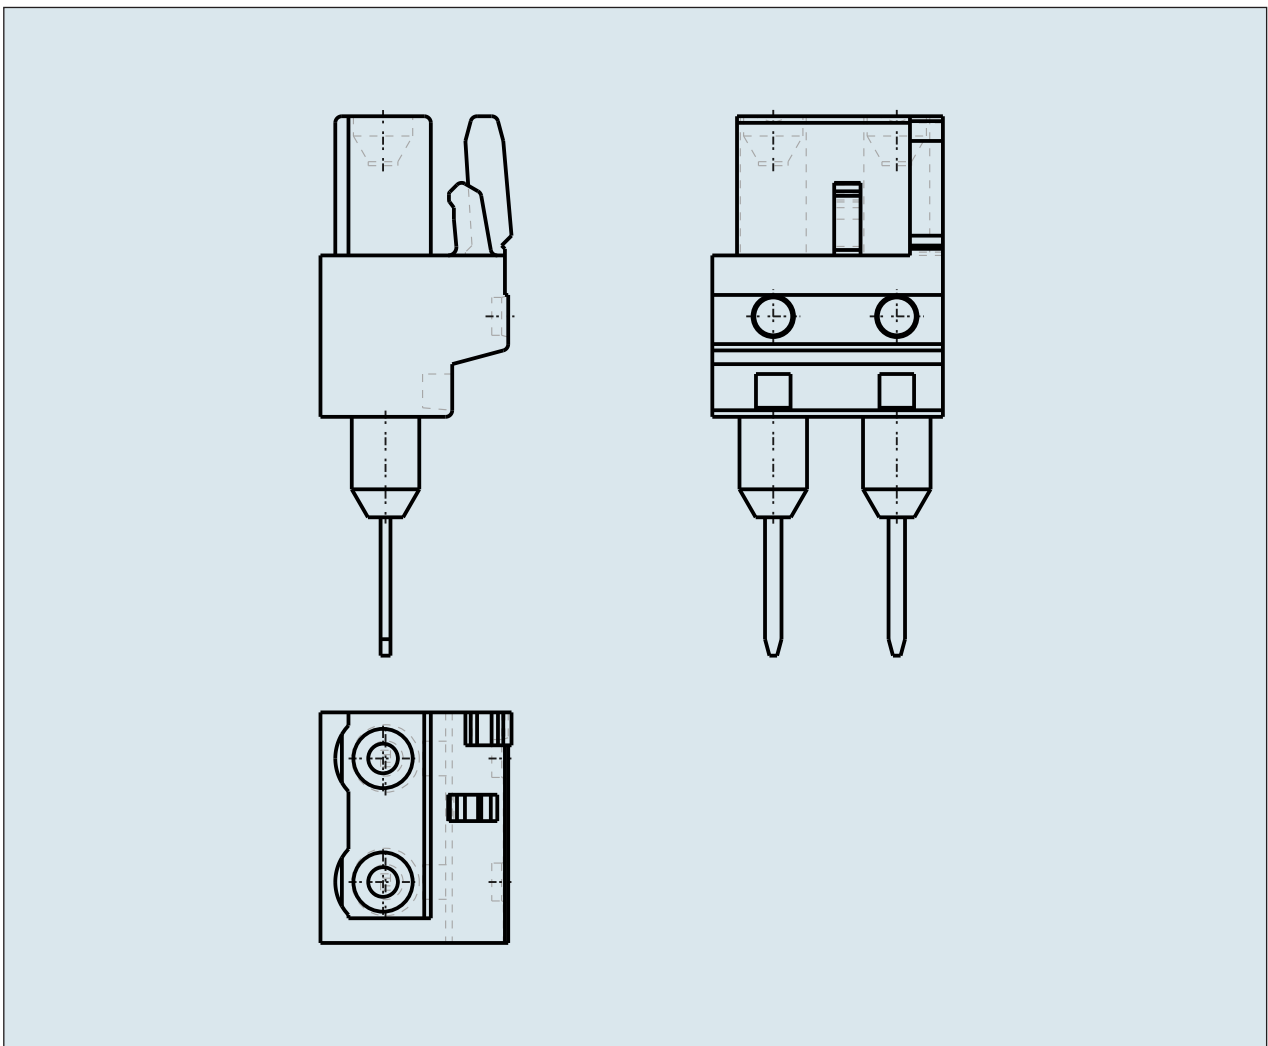

**FEMALE PLUG WITH STRAIGHT
LONG CONTACT PINS PIN SPACING
7,5 mm / 0.295 in**
232-732/005-000 TO 232-742/005-000

**FEMALE PLUG WITH STRAIGHT
LONG CONTACT PINS PIN SPACING
7,5 mm / 0.295 in
232-732/005-000 TO 232-742/005-000**

ITEM-NO. (ITEM-NO.)	232-732/005-000
Measured voltage (Measured voltage / V)	400
Measured shock voltage (Measured shock voltage / kV)	6
Pollution degree (Pollution degree)	3
Current intensity (Current intensity / A)	12
RM (PIN SPACING / mm)	7.5
P (NO. OF POLES)	2
Height (Height / mm)	18.25
Width (Width / mm)	14
Depth (Depth / mm)	11.6
COLOR (COLOR)	grau
WEIGHT (WEIGHT / g)	2.34
Comment (Comment)	L = (No. of poles x Pin Spacing) + 1,5 mm