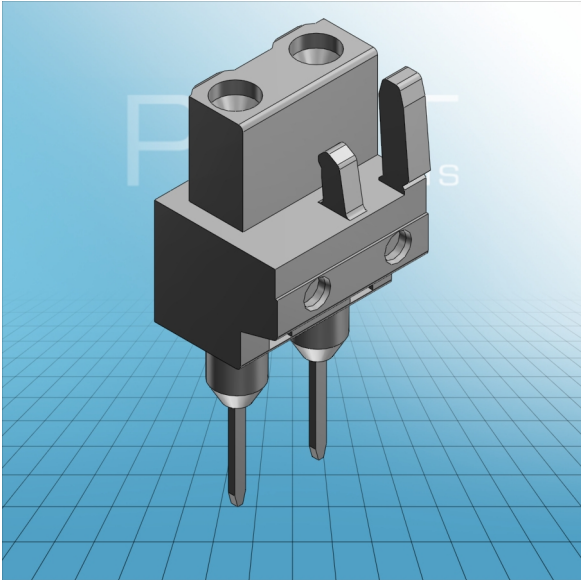

**FEMALE PLUG WITH STRAIGHT
LONG CONTACT PINS PIN SPACING
7,5 mm / 0.295 in**
232-732/005-000 TO 232-742/005-000

**FEMALE PLUG WITH STRAIGHT
LONG CONTACT PINS PIN SPACING
7,5 mm / 0.295 in
232-732/005-000 TO 232-742/005-000**

ITEM-NO. (ITEM-NO.)	232-732/005-000
Measured voltage (Measured voltage / V)	400
Measured shock voltage (Measured shock voltage / kV)	6
Pollution degree (Pollution degree)	3
Current intensity (Current intensity / A)	12
RM (PIN SPACING / mm)	7.5
P (NO. OF POLES)	2
Height (Height / mm)	18.25
Width (Width / mm)	14
Depth (Depth / mm)	11.6
COLOR (COLOR)	grau
WEIGHT (WEIGHT / g)	2.34
Comment (Comment)	L = (No. of poles x Pin Spacing) + 1,5 mm