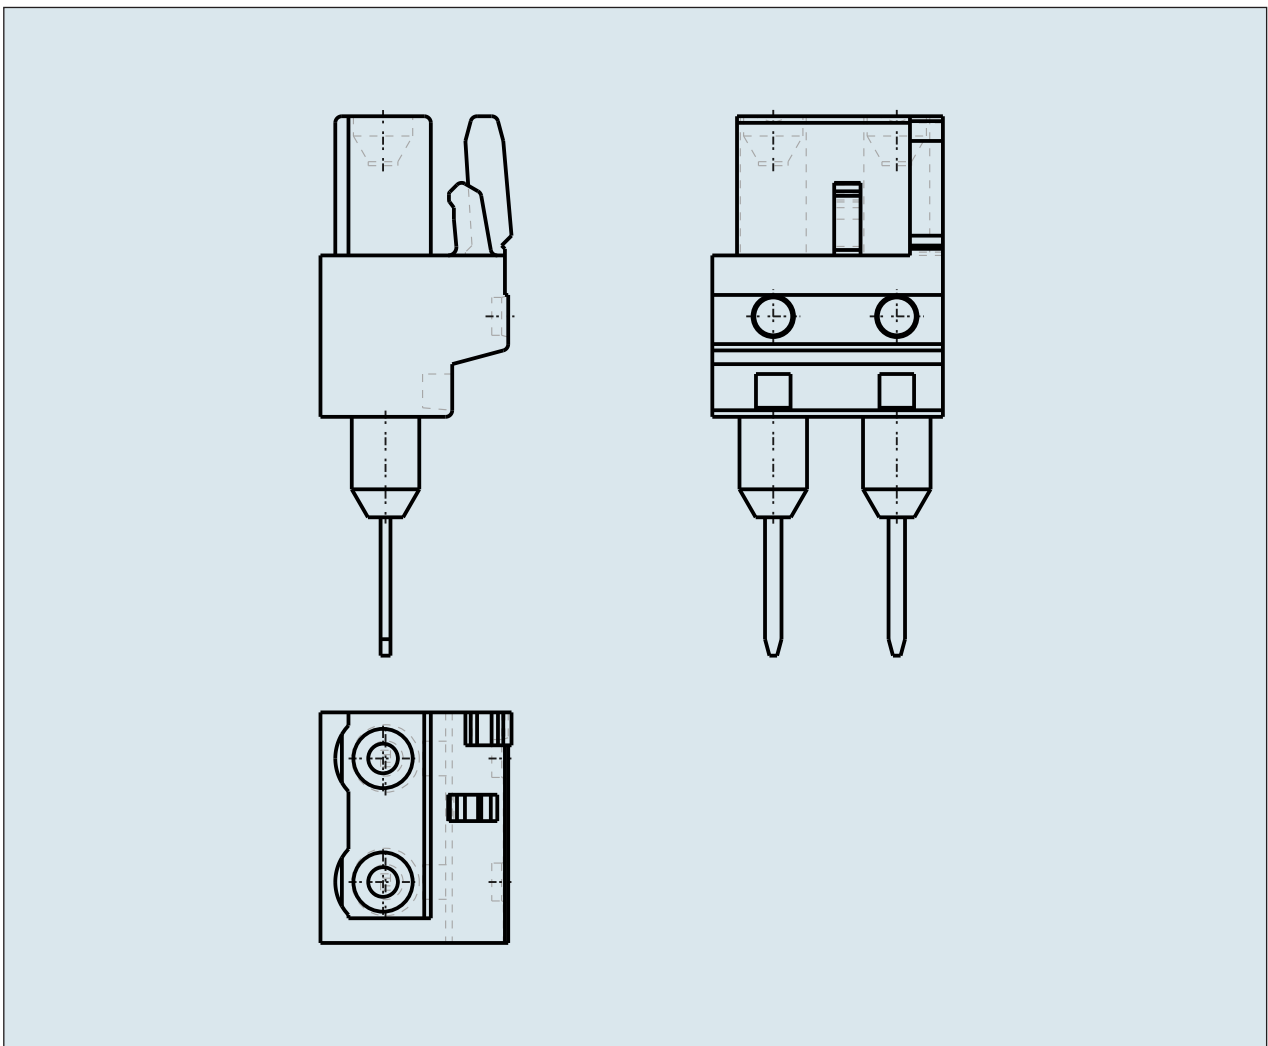

**FEMALE PLUG WITH STRAIGHT
LONG CONTACT PINS PIN SPACING
7,5 mm / 0.295 in**
232-732/005-000 TO 232-742/005-000

**FEMALE PLUG WITH STRAIGHT
LONG CONTACT PINS PIN SPACING
7,5 mm / 0.295 in
232-732/005-000 TO 232-742/005-000**

ITEM-NO. (ITEM-NO.)	232-740/005-000
Measured voltage (Measured voltage / V)	400
Measured shock voltage (Measured shock voltage / kV)	6
Pollution degree (Pollution degree)	3
Current intensity (Current intensity / A)	12
RM (PIN SPACING / mm)	7.5
P (NO. OF POLES)	10
Height (Height / mm)	18.25
Width (Width / mm)	74
Depth (Depth / mm)	11.6
COLOR (COLOR)	grau
WEIGHT (WEIGHT / g)	12.25
Comment (Comment)	L = (No. of poles x Pin Spacing) + 1,5 mm