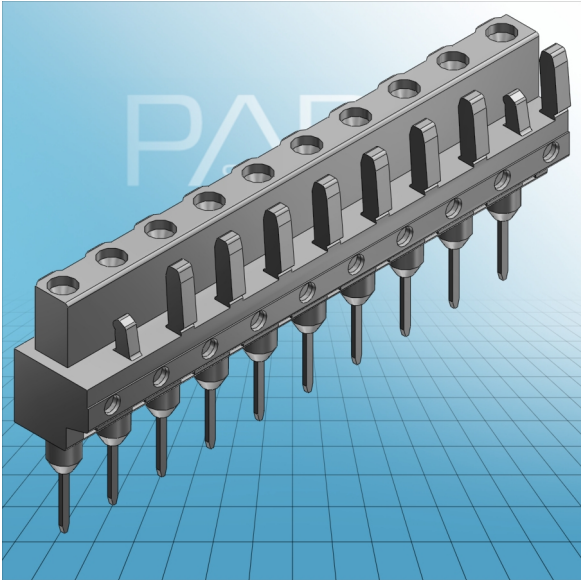

**FEMALE PLUG WITH STRAIGHT
LONG CONTACT PINS PIN SPACING
7,5 mm / 0.295 in**
232-732/005-000 TO 232-742/005-000

**FEMALE PLUG WITH STRAIGHT
LONG CONTACT PINS PIN SPACING
7,5 mm / 0.295 in
232-732/005-000 TO 232-742/005-000**

ITEM-NO. (ITEM-NO.)	232-740/005-000
Measured voltage (Measured voltage / V)	400
Measured shock voltage (Measured shock voltage / kV)	6
Pollution degree (Pollution degree)	3
Current intensity (Current intensity / A)	12
RM (PIN SPACING / mm)	7.5
P (NO. OF POLES)	10
Height (Height / mm)	18.25
Width (Width / mm)	74
Depth (Depth / mm)	11.6
COLOR (COLOR)	grau
WEIGHT (WEIGHT / g)	12.25
Comment (Comment)	L = (No. of poles x Pin Spacing) + 1,5 mm