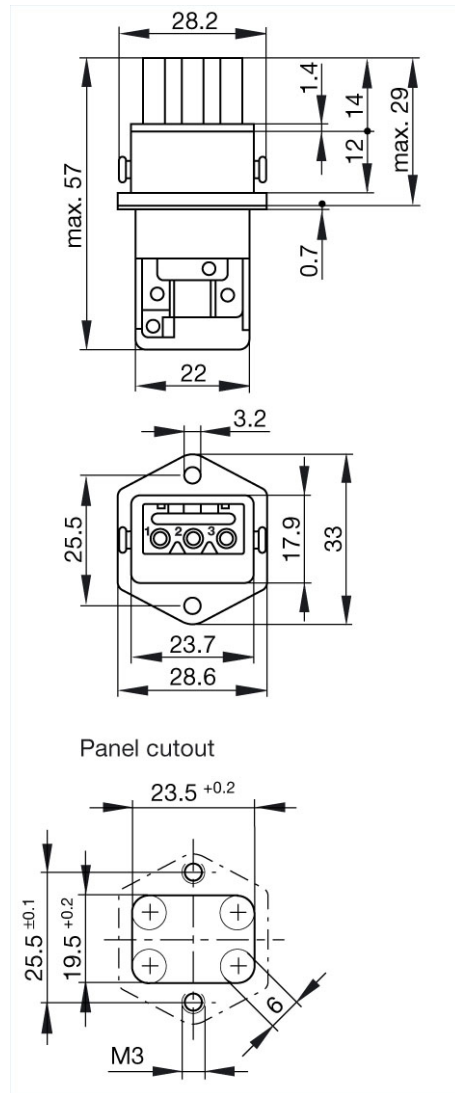

HIRSCHMANN

A BELDEN BRAND

Industrial Connecting Solutions:Rectangular Connectors:Power Connectors (ST series):Panel-mounted socket:STAKEI 3 N grau/grey

<http://www.e-catalog.beldensolutions.com/link/57078-24228-256261-24351-24353-35777/en/conf/ui/state>

Picture

Drawing

Belden Deutschland GmbH

Im Gewerbepark 2

58579 Schalksmühle

Germany

Phone: +49 7127/14-1806

E-Mail: icos-sales@belden.com