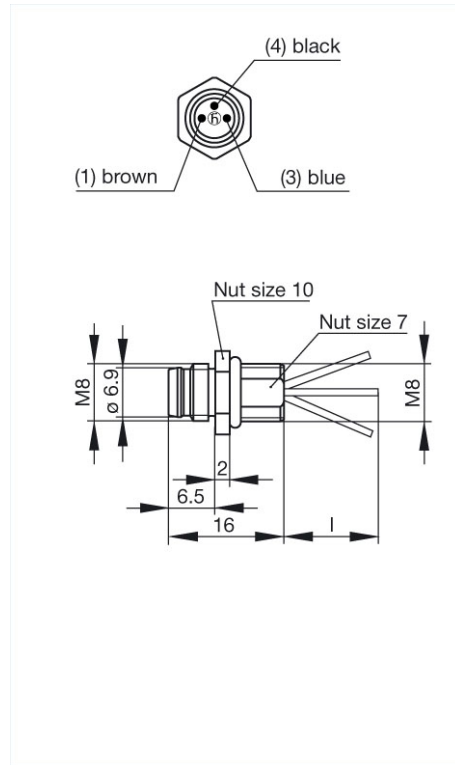

HIRSCHMANN

A BELDEN BRAND

Industrial Connecting Solutions:Archive - Industrial Connectors:Circular connectors E-series M8 (Archive);with screw locking:Appliance socket and appliance connector for front panel mounting:ELST 3308 RV FM 8 05

<http://www.e-catalog.beldensolutions.com/link/57078-24228-62529-24238-24243-24248-37243/en/conf/uistate>

Picture

Drawing

Belden Deutschland GmbH

Im Gewerbepark 2
58579 Schalksmühle
Germany
Phone: +49 7127/14-1806
E-Mail: icos-sales@belden.com

The information published in the websites has been compiled as carefully as possible. It is subject to alteration without notice in technical as well as in price-related/commercial respect. The complete information and data were available on user documentation. Mandatory information can only be obtained by a concrete query.