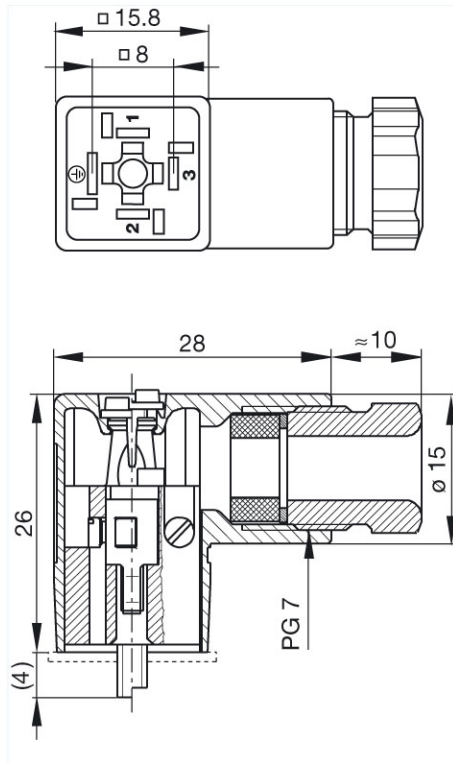

HIRSCHMANN

A BELDEN BRAND

Industrial Connecting Solutions:Rectangular Connectors:Valve Connectors (Type A -B -C):Type C:Field Attachable Valve Connectors:Valve Connectors (DIN EN 175 301-803);GDSN 307 schwarz/black
<http://e-catalog.hirschmann.com/link/57078-24228-256261-256266-256272-276221-24339-35436/en/conf/ui/state>

Picture

Drawing

Belden Deutschland GmbH

Im Gewerbepark 2
58579 Schalksmühle
Germany
Phone: +49 7127/14-1806
E-Mail: icos-sales@belden.com

The information published in the websites has been compiled as carefully as possible. It is subject to alteration without notice in technical as well as in price-related/commercial respect. The complete information and data were available on user documentation. Mandatory information can only be obtained by a concrete query.