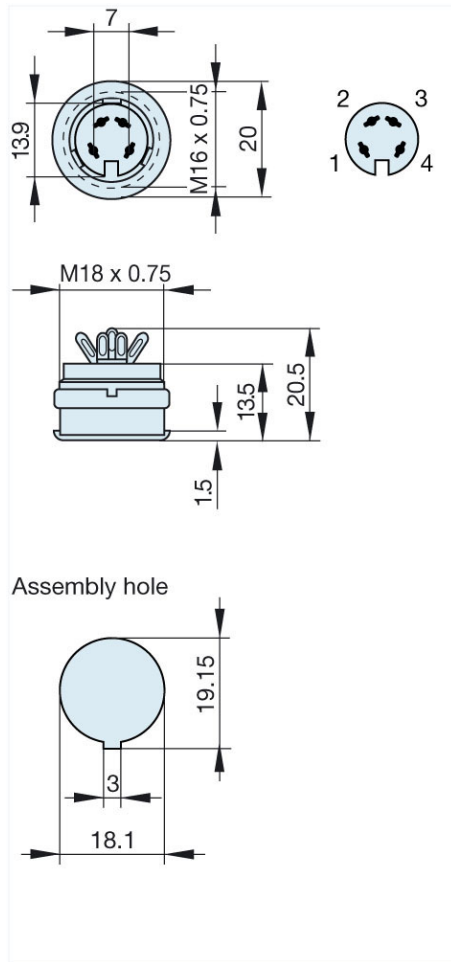

HIRSCHMANN

A BELDEN BRAND

Industrial Connecting Solutions: Circular Connectors: Audio/Video Connectors: DIN EN 60 130-09 Connectors (MAS/MAK series): with locking screw: Panel-mounted sockets: MAB 4100 grau/grey
<http://www.e-catalog.beldensolutions.com/link/57078-24228-256281-256282-24384-24391-24392-34646/en/conf/ui/state>

Picture
Drawing

Belden Deutschland GmbH
Im Gewerbepark 2
58579 Schalksmühle
Germany
Phone: +49 7127/14-1806
E-Mail: icos-sales@belden.com

The information published in the websites has been compiled as carefully as possible. It is subject to alteration without notice in technical as well as in price-related/commercial respect.