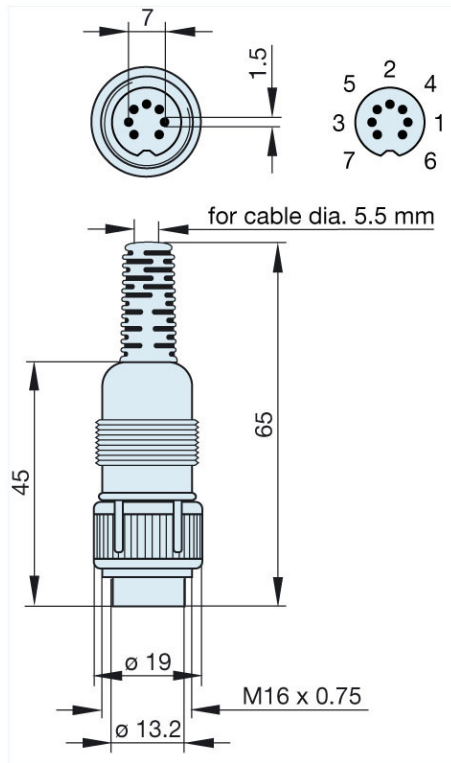

Industrial Connecting Solutions: Circular Connectors: Audio/Video Connectors: DIN EN 60 130-09 Connectors (MAS/MAK series): with locking screw: Straight plugs: MAS 7100 S grau/grey
<http://www.e-catalog.beldensolutions.com/link/57078-24228-256281-256282-24384-24391-24393-34574/en/conf/ui/state>

Picture
Drawing

Belden Deutschland GmbH
Im Gewerbepark 2
58579 Schalksmühle
Germany
Phone: +49 7127/14-1806
E-Mail: icos-sales@belden.com

The information published in the websites has been compiled as carefully as possible. It is subject to alteration without notice in technical as well as in price-related/commercial respect. The complete information and data were available on user documentation. Mandatory information can only be obtained by a concrete query.