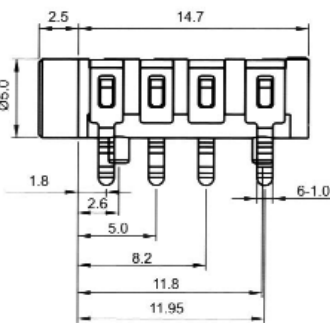

CLIFF

3.5mm 4 Pole Jack Sockets

FC68125

Model No.	FC68125
Schematic	

FC68126 FC68127

Model No.	Schematic
FC68126	
FC68127	

FC68128

Model No.	FC68128
Schematic	

FC68129

Model No.	Schematic
FC68129	

Note: Plugs to mate with 4 pole sockets are always moulded onto cable type.

For further information, contact: sales@cliffuk.co.uk

© CLIFF 07/11

Cliff Electronic Components Limited,
76 Holmethorpe Avenue, Holmethorpe Ind. Estate,
Redhill, Surrey RH1 2PF U.K.
Tel: +44 (0)1737 771375 Fax: +44 (0)1737 766012