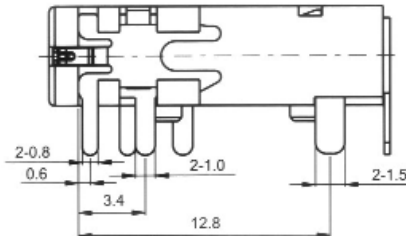

CLIFF

3.5mm 4 Pole Jack Sockets

FC68125

Model No.	FC68125
Schematic	

FC68126 FC68127

Model No.	Schematic
FC68126	
FC68127	

FC68128

Model No.	FC68128
Schematic	

FC68129

Model No.	Schematic
FC68129	

Note: Plugs to mate with 4 pole sockets are always moulded onto cable type.

For further information, contact: sales@cliffuk.co.uk

© CLIFF 07/11

Cliff Electronic Components Limited,
76 Holmethorpe Avenue, Holmethorpe Ind. Estate,
Redhill, Surrey RH1 2PF U.K.
Tel: +44 (0)1737 771375 Fax: +44 (0)1737 766012