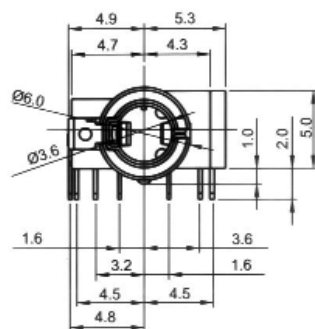

CLIFF

3.5mm 4 Pole Jack Sockets

FC68125

Model No.	FC68125
Schematic	

FC68126 FC68127

Model No.	Schematic
FC68126	
FC68127	

FC68128

Model No.	FC68128
Schematic	

FC68129

Model No.	Schematic
FC68129	

Note: Plugs to mate with 4 pole sockets are always moulded onto cable type.

For further information, contact: sales@cliffuk.co.uk

© CLIFF 07/11

Cliff Electronic Components Limited,
76 Holmethorpe Avenue, Holmethorpe Ind. Estate,
Redhill, Surrey RH1 2PF U.K.
Tel: +44 (0)1737 771375 Fax: +44 (0)1737 766012