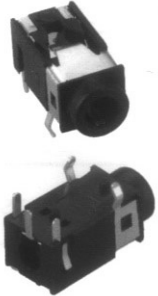

CLIFF

3.5mm 4 Pole Jack Sockets

FC68125

Model No.	FC68125
Schematic	

FC68126 FC68127

Model No.	Schematic
FC68126	
FC68127	

FC68128

Model No.	FC68128
Schematic	

FC68129

Model No.	Schematic
FC68129	

Note: Plugs to mate with 4 pole sockets are always moulded onto cable type.

For further information, contact: sales@cliffuk.co.uk

© CLIFF 07/11

Cliff Electronic Components Limited,
76 Holmethorpe Avenue, Holmethorpe Ind. Estate,
Redhill, Surrey RH1 2PF U.K.
Tel: +44 (0)1737 771375 Fax: +44 (0)1737 766012