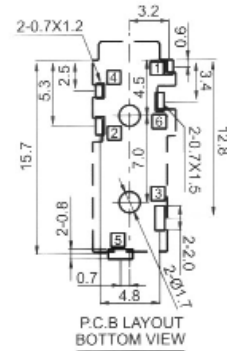

CLIFF

3.5mm 4 Pole Jack Sockets

FC68125

Model No.	FC68125
Schematic	

FC68126 FC68127

Model No.	Schematic
FC68126	
FC68127	

FC68128

Model No.	FC68128
Schematic	

FC68129

Model No.	Schematic
FC68129	

Note: Plugs to mate with 4 pole sockets are always moulded onto cable type.

For further information, contact: sales@cliffuk.co.uk

© CLIFF 07/11

Cliff Electronic Components Limited,
76 Holmethorpe Avenue, Holmethorpe Ind. Estate,
Redhill, Surrey RH1 2PF U.K.
Tel: +44 (0)1737 771375 Fax: +44 (0)1737 766012