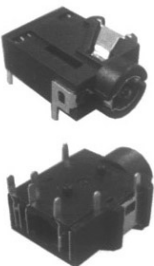

CLIFF

3.5mm 4 Pole Jack Sockets

FC68125

Model No.	FC68125
Schematic	

FC68126 FC68127

Model No.	Schematic
FC68126	
FC68127	

FC68128

Model No.	FC68128
Schematic	

FC68129

Model No.	Schematic
FC68129	

Note: Plugs to mate with 4 pole sockets are always moulded onto cable type.

For further information, contact: sales@cliffuk.co.uk

© CLIFF 07/11

Cliff Electronic Components Limited,
76 Holmethorpe Avenue, Holmethorpe Ind. Estate,
Redhill, Surrey RH1 2PF U.K.
Tel: +44 (0)1737 771375 Fax: +44 (0)1737 766012