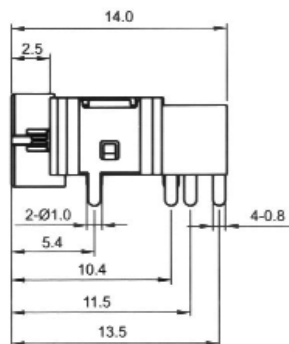

CLIFF

3.5mm 4 Pole Jack Sockets

FC68125

Model No.	FC68125
Schematic	

FC68126 FC68127

Model No.	Schematic
FC68126	
FC68127	

FC68128

Model No.	FC68128
Schematic	

FC68129

Model No.	Schematic
FC68129	

Note: Plugs to mate with 4 pole sockets are always moulded onto cable type.

For further information, contact: sales@cliffuk.co.uk

© CLIFF 07/11

Cliff Electronic Components Limited,
76 Holmethorpe Avenue, Holmethorpe Ind. Estate,
Redhill, Surrey RH1 2PF U.K.
Tel: +44 (0)1737 771375 Fax: +44 (0)1737 766012