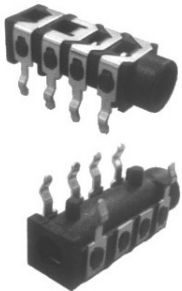

CLIFF

3.5mm 4 Pole Jack Sockets

FC68125

Model No.	FC68125
Schematic	

FC68126 FC68127

Model No.	Schematic
FC68126	
FC68127	

FC68128

Model No.	FC68128
Schematic	

FC68129

Model No.	Schematic
FC68129	

Note: Plugs to mate with 4 pole sockets are always moulded onto cable type.

For further information, contact: sales@cliffuk.co.uk

© CLIFF 07/11

Cliff Electronic Components Limited,
76 Holmethorpe Avenue, Holmethorpe Ind. Estate,
Redhill, Surrey RH1 2PF U.K.
Tel: +44 (0)1737 771375 Fax: +44 (0)1737 766012