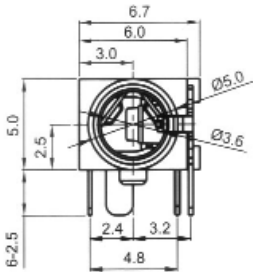

CLIFF

3.5mm 4 Pole Jack Sockets

FC68125

Model No.	FC68125
Schematic	

FC68126 FC68127

Model No.	Schematic
FC68126	
FC68127	

FC68128

Model No.	FC68128
Schematic	

FC68129

Model No.	Schematic
FC68129	

Note: Plugs to mate with 4 pole sockets are always moulded onto cable type.

For further information, contact: sales@cliffuk.co.uk

© CLIFF 07/11

Cliff Electronic Components Limited,
76 Holmethorpe Avenue, Holmethorpe Ind. Estate,
Redhill, Surrey RH1 2PF U.K.
Tel: +44 (0)1737 771375 Fax: +44 (0)1737 766012