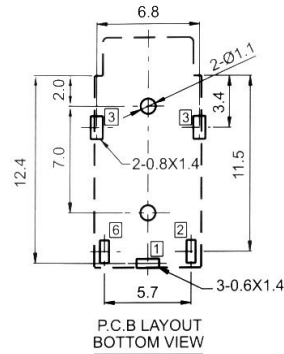

CLIFF

3.5mm 4 Pole Jack Sockets

FC68125

Model No.	FC68125
Schematic