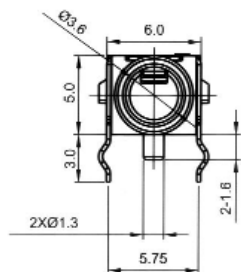

CLIFF

3.5mm 4 Pole Jack Sockets

FC68125

Model No.	FC68125
Schematic	

FC68126 FC68127

Model No.	Schematic
FC68126	
FC68127	

FC68128

Model No.	FC68128
Schematic	

FC68129

Model No.	Schematic
FC68129	

Note: Plugs to mate with 4 pole sockets are always moulded onto cable type.

For further information, contact: sales@cliffuk.co.uk

© CLIFF 07/11

Cliff Electronic Components Limited,
76 Holmethorpe Avenue, Holmethorpe Ind. Estate,
Redhill, Surrey RH1 2PF U.K.
Tel: +44 (0)1737 771375 Fax: +44 (0)1737 766012