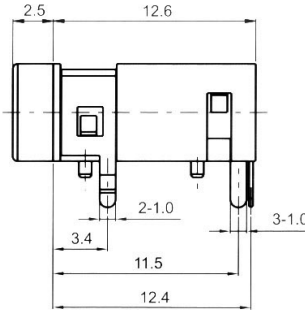

CLIFF

3.5mm 4 Pole Jack Sockets

FC68125

Model No.	FC68125
Schematic	

FC68126 FC68127

Model No.	Schematic
FC68126	
FC68127	

FC68128

Model No.	FC68128
Schematic	

FC68129

Model No.	Schematic
FC68129	

Note: Plugs to mate with 4 pole sockets are always moulded onto cable type.

For further information, contact: sales@cliffuk.co.uk

© CLIFF 07/11

Cliff Electronic Components Limited,
76 Holmethorpe Avenue, Holmethorpe Ind. Estate,
Redhill, Surrey RH1 2PF U.K.
Tel: +44 (0)1737 771375 Fax: +44 (0)1737 766012