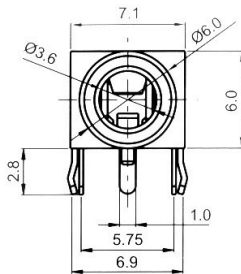

CLIFF

3.5mm 4 Pole Jack Sockets

FC68125

Model No.	FC68125
Schematic	

FC68126 FC68127

Model No.	Schematic
FC68126	
FC68127	

FC68128

Model No.	FC68128
Schematic	

FC68129

Model No.	Schematic
FC68129	

Note: Plugs to mate with 4 pole sockets are always moulded onto cable type.

For further information, contact: sales@cliffuk.co.uk

© CLIFF 07/11

Cliff Electronic Components Limited,
76 Holmethorpe Avenue, Holmethorpe Ind. Estate,
Redhill, Surrey RH1 2PF U.K.
Tel: +44 (0)1737 771375 Fax: +44 (0)1737 766012