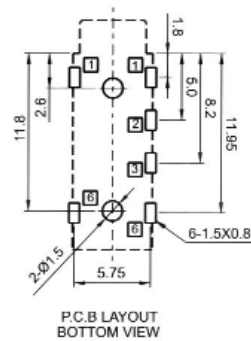

CLIFF

3.5mm 4 Pole Jack Sockets

FC68125

Model No.	FC68125
Schematic	

FC68126 FC68127

Model No.	Schematic
FC68126	
FC68127	

FC68128

Model No.	FC68128
Schematic	

FC68129

Model No.	Schematic
FC68129	

Note: Plugs to mate with 4 pole sockets are always moulded onto cable type.

For further information, contact: sales@cliffuk.co.uk

© CLIFF 07/11

Cliff Electronic Components Limited,
76 Holmethorpe Avenue, Holmethorpe Ind. Estate,
Redhill, Surrey RH1 2PF U.K.
Tel: +44 (0)1737 771375 Fax: +44 (0)1737 766012