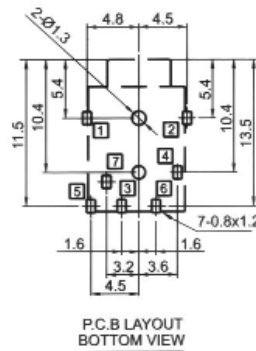

CLIFF

3.5mm 4 Pole Jack Sockets

FC68125

Model No.	FC68125
Schematic	

FC68126 FC68127

Model No.	Schematic
FC68126	
FC68127	

FC68128

Model No.	FC68128
Schematic	

FC68129

Model No.	Schematic
FC68129	

Note: Plugs to mate with 4 pole sockets are always moulded onto cable type.

For further information, contact: sales@cliffuk.co.uk

© CLIFF 07/11

Cliff Electronic Components Limited,
76 Holmethorpe Avenue, Holmethorpe Ind. Estate,
Redhill, Surrey RH1 2PF U.K.
Tel: +44 (0)1737 771375 Fax: +44 (0)1737 766012