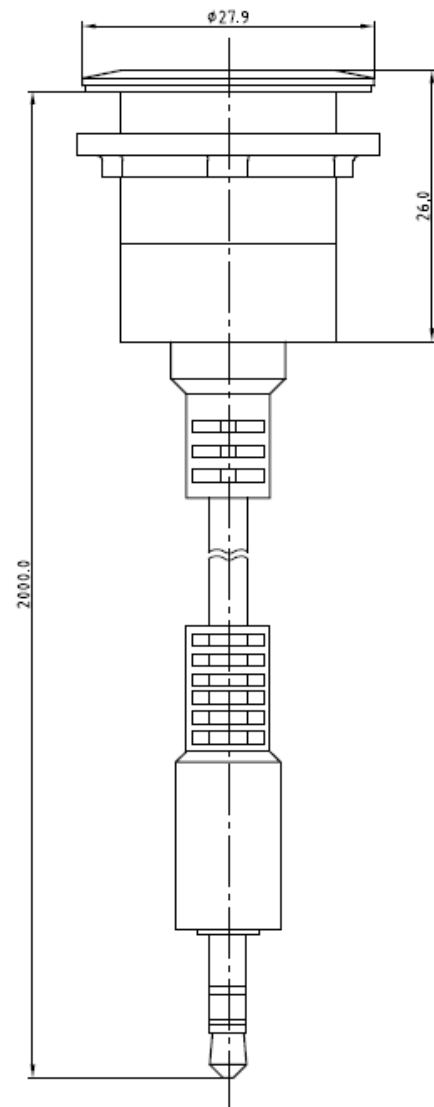

## RRJ\_KL3,5\_200CM

### Technical Data

Type Reference:	RRJ_KL3,5_200CM
Plug:	3.5 stereo TRS plug
Panel-mount socket:	3.5 stereo TRS socket
Cable:	length 2.0m
Degree of protection:	IP65
Mounting hole	22.3mm

- subject to alterations -