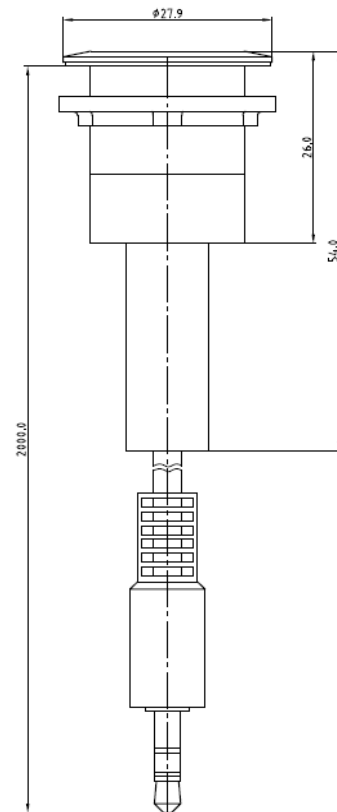

Date: 24 April 2012

RRJ_KL6,3_200CM

Technical Data

Type reference:	RRJ_KL6,3_200CM
Plug:	6.3 stereo TRS plug
Panel-mount socket:	6.3 stereo TRS socket
Cable:	length 2.0m
Degree of protection:	IP65
Mounting hole	22.3mm