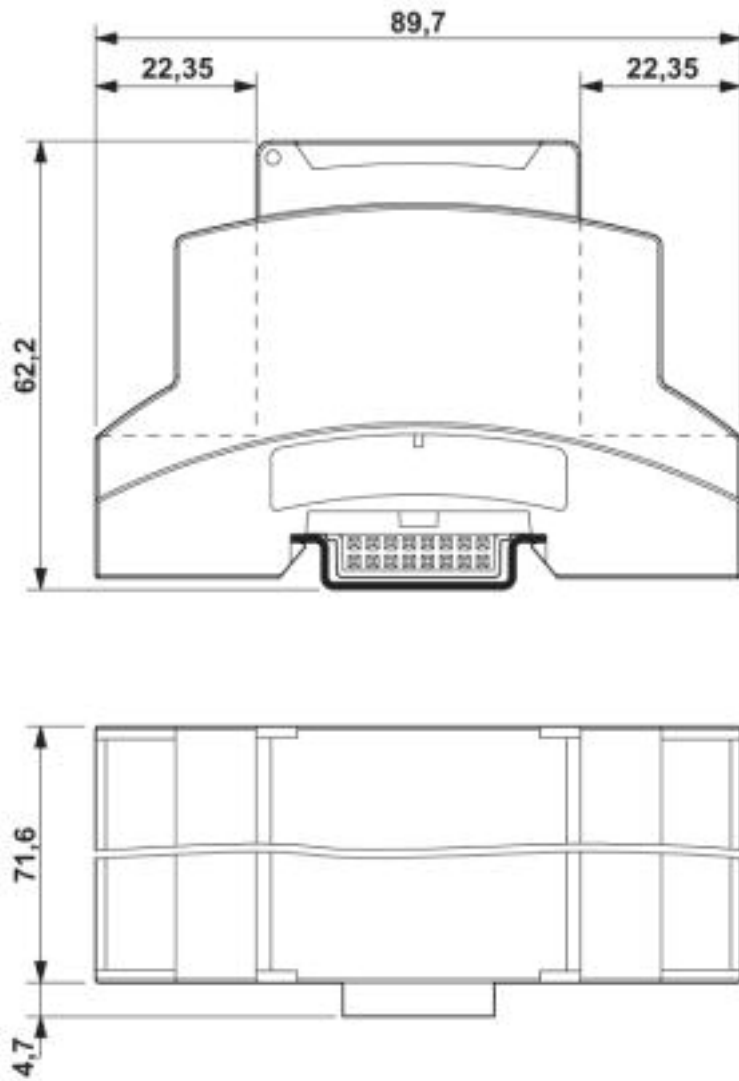

Upper part for installation housing BC, width: 71.6 mm, wiring space depth: 22 mm

Key commercial data

package_quantity	10
GTIN	4046356096485

Technical data

General

Housing type	Upper part
Housing material	polycarbonate
Color	light gray

Dimensions

Length	89.7 mm
Constructional height	62.2 mm
Width	71.6 mm

Technical data

Inflammability class according to UL 94	V0
------------------------------------------------	----

classifications

eCl@ss

eCl@ss 4.0	27180401
eCl@ss 4.1	27180401
eCl@ss 5.0	27180506
eCl@ss 5.1	27180506
eCl@ss 6.0	27180802
eCl@ss 7.0	27182702
eCl@ss 8.0	27182702

approvals

UL Recognized / GOST / GOST /

Approval details

Drawings

Upper part of housing - BC 71,6 OT U22 KMGY - 2896063

Dimensioned drawing

The dimensional drawing shows the item along with the lower part of the housing (terminal installation depth 22.35 mm) and the housing cover