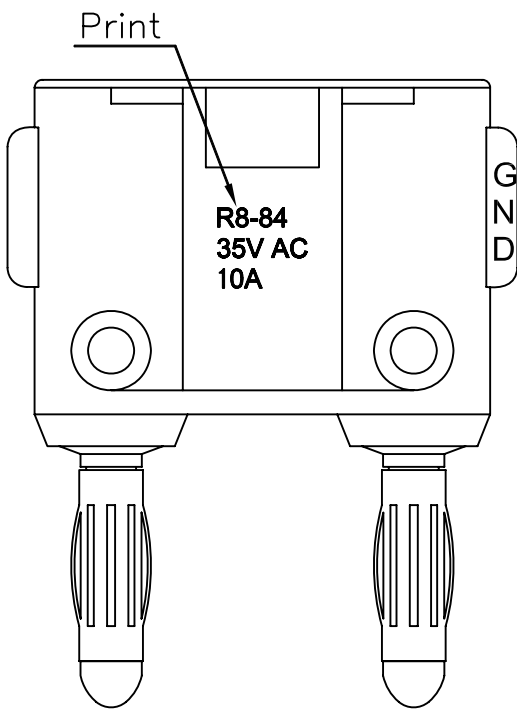

Rating	10A 35V AC/70V DC
Insulation Resistance	DC 500V 100M ohm Min.
Dielectric Strength	AC 1500V 1 minute
Operation Temperature	-20°C~+80°C
Color	Red/Black

Color	SCI BOM No.
Red	1540626
Black	1540627

							△
							△
Date		Name		Description		NO	
Drawn	Checked	Approved	SCI BOM No.	SEE TABLE	Model Name	DUAL TEST ADAPTER	
			Customer No.		Model No.	R8-84	
			Unit	mm		REV.	
						0	