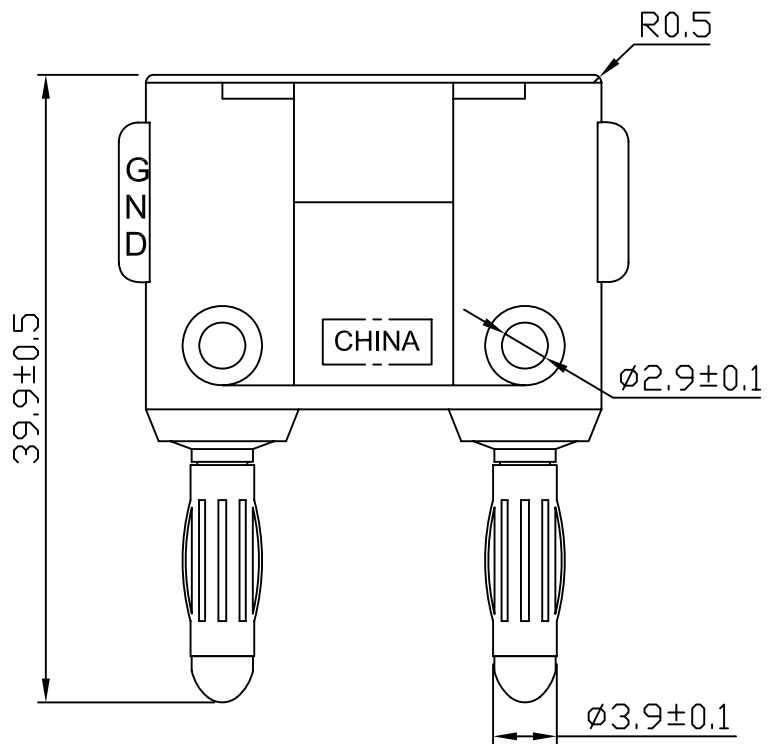

Rating	10A 35V AC/70V DC
Insulation Resistance	DC 500V 100M ohm Min.
Dielectric Strength	AC 1500V 1 minute
Operation Temperature	-20°C~+80°C
Color	Red/Black

Color	SCI BOM No.
Red	1540626
Black	1540627

							△
							△
Date		Name		Description		NO	
Drawn	Checked	Approved	SCI BOM No.	SEE TABLE	Model Name	DUAL TEST ADAPTER	
			Customer No.		Model No.	R8-84	
			Unit	mm		REV.	
						0	