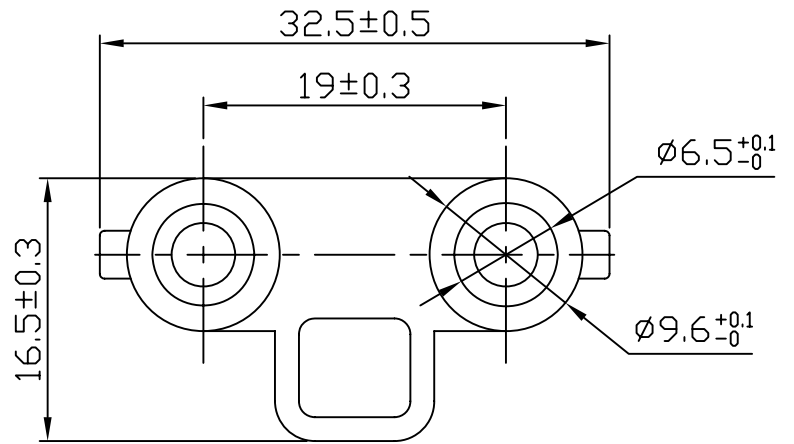

Rating	10A 35V AC/70V DC
Insulation Resistance	DC 500V 100M ohm Min.
Dielectric Strength	AC 1500V 1 minute
Operation Temperature	-20°C~+80°C
Color	Red/Black

Color	SCI BOM No.
Red	1540626
Black	1540627

							△
							△
Date		Name		Description		NO	
Drawn	Checked	Approved	SCI BOM No.	SEE TABLE	Model Name	DUAL TEST ADAPTER	
			Customer No.		Model No.	R8-84	
			Unit	mm		REV.	
						0	