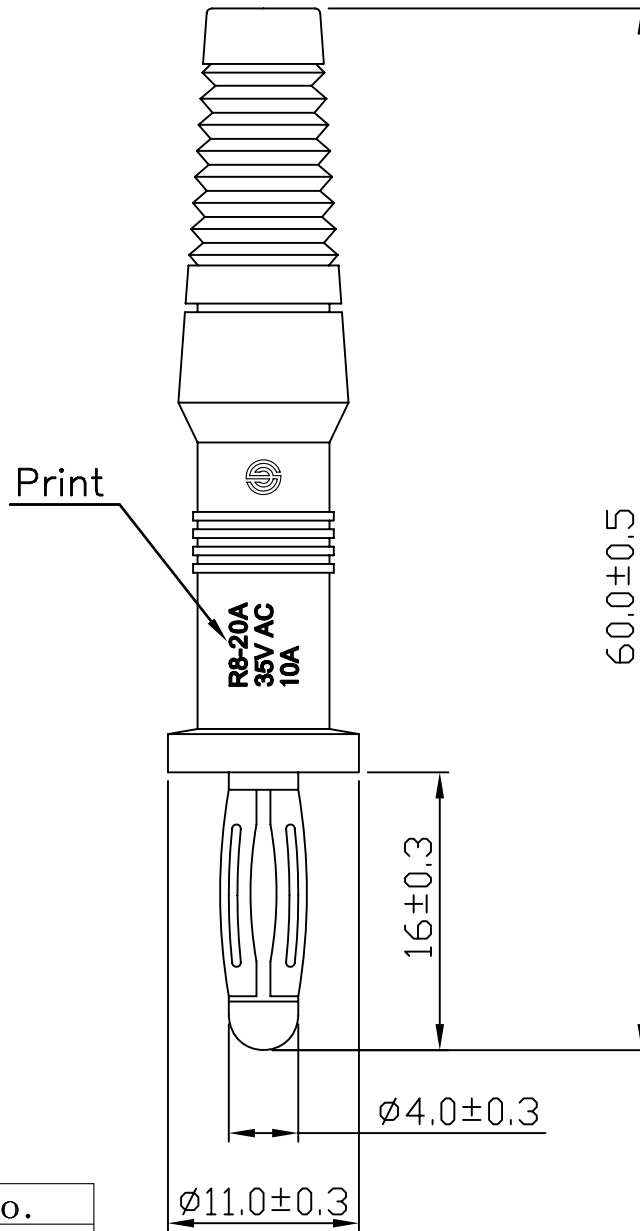

Rating	10A 35V AC/70V DC
Contact Resistance	DC 500V 100M ohm Min.
Insulation Resistance	AC 1200V 1 minute
Operation Temperature	-20°C~80°C
Color	Red/Black

Color	SCI BOM No.
Red	1540622
Black	1540623

									△	
									△	
Date	Name	Description							NO	
Drawn	Checked	Approved	SCI BOM No.	See Table	Model Name	Banana Plug				
			Customer No.		Model No.	R8-20A			REV.	
			Unit	mm						0