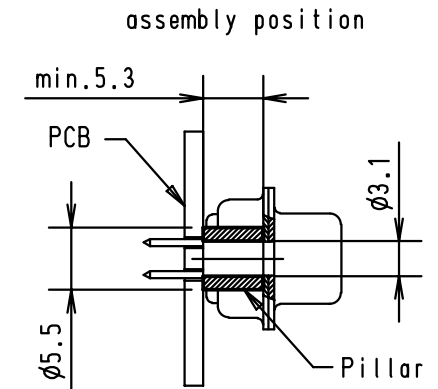

A

					Dat. 07/feb/01 Name jfb		All Dim. in mm Orig. Size DIN A 4	D-Sub, Male, Straight, 25 Poles with turned solder contacts and hole	Maßstab/ Scale 1.5:1
					Insp.				
					Stand.				
09 67 025 5655	3.1 ± 0.1	2							
09 67 025 5654	3.1 ± 0.1	3	27993	04/04/01	AF				
			27974	07/feb/01	jfb				
Part number	∅ hole	Performance level	Mod.	Dat.	Name	HARTING EURL F-95972 Paris		TB 0967025565x Sub.	
									Blatt/ Page 1 / 1