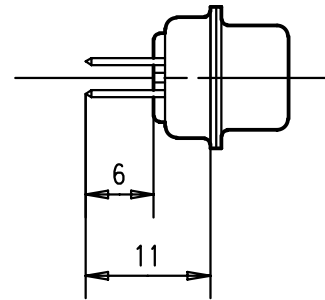

A

					Dat. 07/feb/01 Name jfb		All Dim. in mm Orig. Size DIN A 4	D-Sub, Male, Straight, 25 Poles with turned solder contacts and hole	Maßstab/ Scale 1.5:1
					Insp.				
					Stand.				
09 67 025 5655	3.1 ± 0.1	2							
09 67 025 5654	3.1 ± 0.1	3	27993	04/04/01	AF				
			27974	07/feb/01	jfb				
Part number	∅ hole	Performance level	Mod.	Dat.	Name	HARTING EURL F-95972 Paris		TB 0967025565x Sub.	
									Blatt/ Page 1 / 1