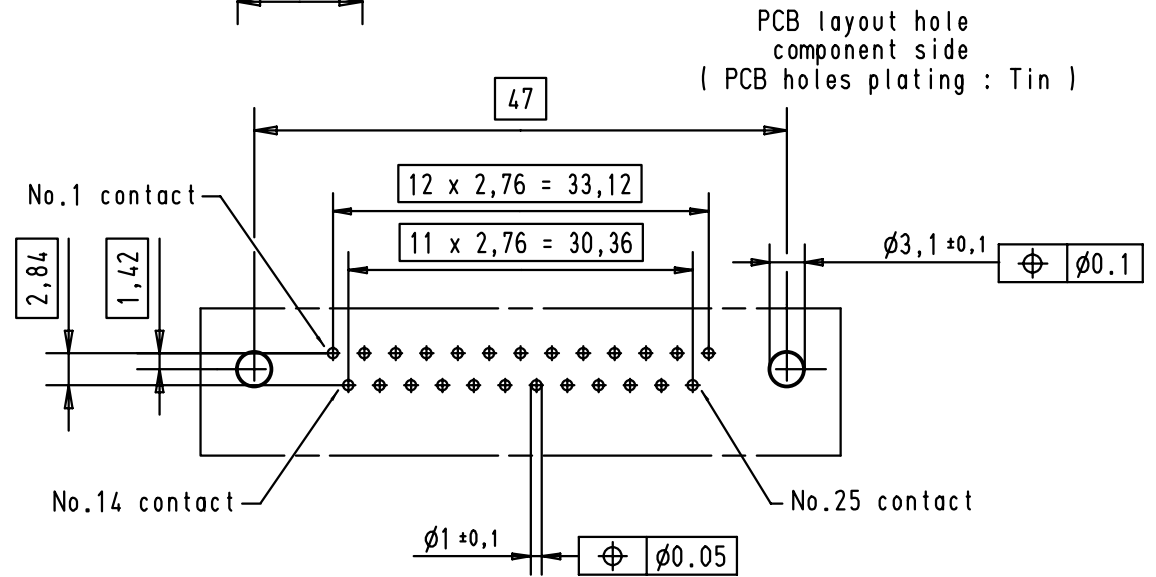

A

					Dat. 07/feb/01 Name jfb		All Dim. in mm Orig. Size DIN A 4	D-Sub, Male, Straight, 25 Poles with turned solder contacts and hole	Maßstab/ Scale 1.5:1
					Insp.				
					Stand.				
09 67 025 5655	3.1 ± 0.1	2							
09 67 025 5654	3.1 ± 0.1	3	27993	04/04/01	AF				
			27974	07/feb/01	jfb				
Part number	∅ hole	Performance level	Mod.	Dat.	Name	HARTING EURL F-95972 Paris		TB 0967025565x Sub.	
									Blatt/ Page 1 / 1