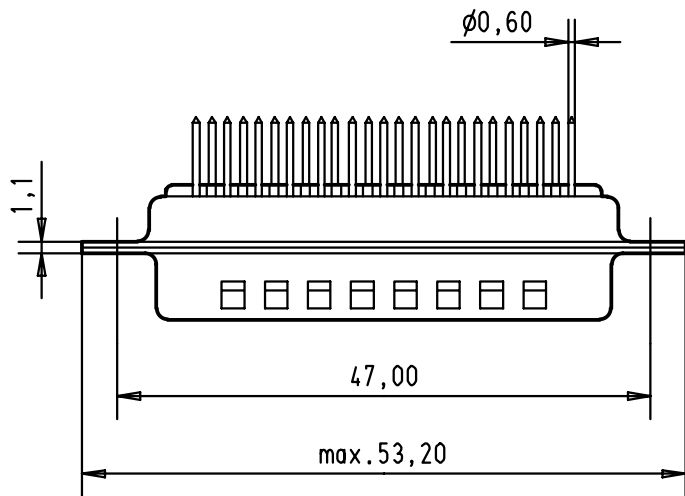

5

4

3

2

1

D

C

B

A

					Dat. 07/feb/01 Name jfb		All Dim. in mm Orig. Size DIN A 4	D-Sub, Male, Straight, 25 Poles with turned solder contacts and hole	Maßstab/ Scale 1.5:1
					Insp.				
					Stand.				
09 67 025 5655	3.1 ± 0.1	2							
09 67 025 5654	3.1 ± 0.1	3	27993	04/04/01	AF				
			27974	07/feb/01	jfb				
Part number	∅ hole	Performance level	Mod.	Dat.	Name	HARTING EURL F-95972 Paris		TB 0967025565x Sub.	
									Blatt/ Page 1 / 1