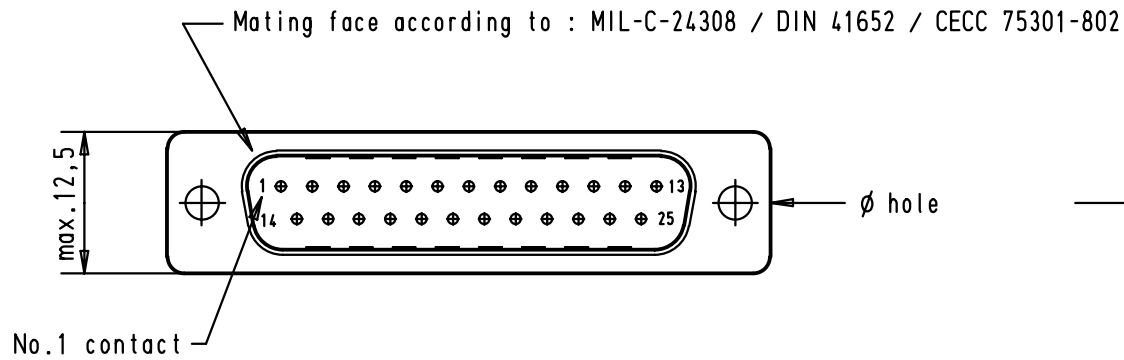

A

					Dat. 07/feb/01 Name jfb		All Dim. in mm Orig. Size DIN A 4	D-Sub, Male, Straight, 25 Poles with turned solder contacts and hole	Maßstab/ Scale 1.5:1
					Insp.				
					Stand.				
09 67 025 5655	3.1 ± 0.1	2							
09 67 025 5654	3.1 ± 0.1	3	27993	04/04/01	AF				
			27974	07/feb/01	jfb				
Part number	∅ hole	Performance level	Mod.	Dat.	Name	HARTING EURL F-95972 Paris		TB 0967025565x Sub.	
									Blatt/ Page 1 / 1