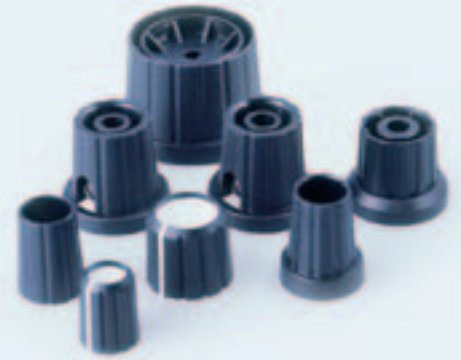

Push-Fit Control Knobs - Two Piece

Need a black knob that can be color coded for your specific application? Look no further than the Push-Fit with Cap series of REAN knobs. A wide range of knob styles is available to compliment any design. The caps are offered in any of the ten standard resistor colors – with or without a marker line.

	Surface Material	Color	Fitting	Orientation		
P102 Push-on version of the 10mm collet knob series	H	body 0, 8 line 9 cap -	D4	N, S, W		
P138 Single-color standard knob Can be used as the top section with P139 to make a dual-concentric pair	H	body 0, 8 line - cap -	D6, S6	-		
P150 Push-on version of the 15mm collet knob series.	H	body 0 line 9 cap -	D25	N, S, W