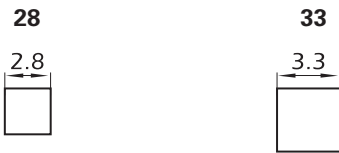

Colors

CM	CS	0	1	2	3	4	5	6	7	8	9	CLR
Chrome Matt	Chrome Shiny	Black	Beige	Red	Orange	Yellow	Green	Blue	Violet	Grey	White	Opaque

Knob Fittings

Slider Fittings

Switch Button Fittings

Orientation

Part Number Info