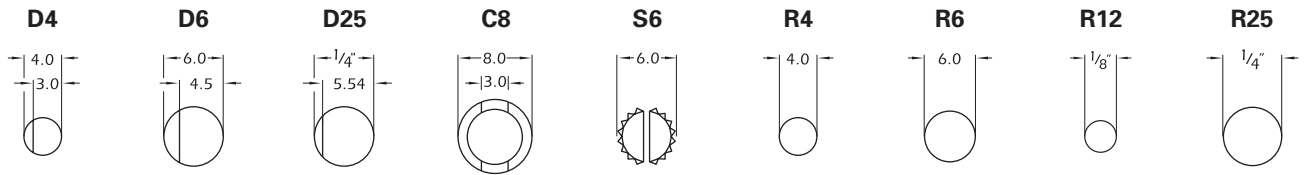

Colors

CM	CS	0	1	2	3	4	5	6	7	8	9	CLR
Chrome Matt	Chrome Shiny	Black	Beige	Red	Orange	Yellow	Green	Blue	Violet	Grey	White	Opaque

Knob Fittings

Slider Fittings

Switch Button Fittings

Orientation

Part Number Info