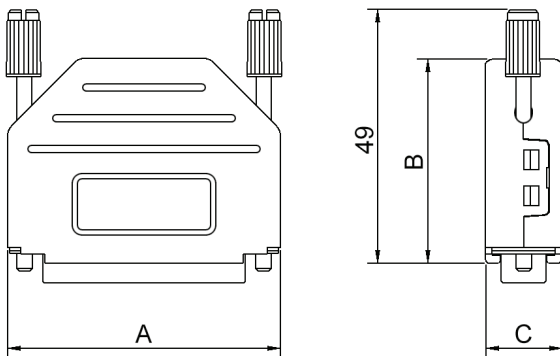

TECHNICAL SPECIFICATIONS

- Material:** Polyamid, UL-recognised
- Operating Temperature:** -55°C to +110°C
- Cable Entry:** Top
- Thumbscrews:** UNC 4-40 (Standard)
M2,5 or M3 on request
- Cable O.D:** Up to 11,5mm
- Accessories:** See page XXX
- Assembly Instruction:** See page XXX

| Size | Dim A | Dim B | Dim C |
|--------|-------|-------|-------|
| 9-way | 31,5 | 34,0 | 15,0 |
| 15-way | 40,0 | 34,0 | 15,0 |
| 25-way | 53,5 | 34,0 | 15,0 |
| 37-way | 70,0 | 40,0 | 15,0 |
| 50-way | 67,5 | 40,0 | 15,0 |