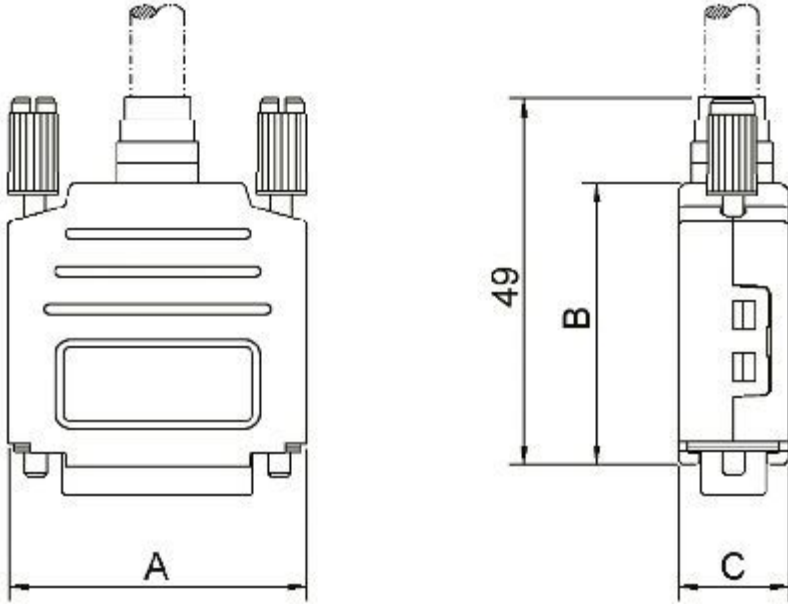

Ordering Information			
Size:	P/N - Kitted:	Product Code:	Style
9-way	6260-0105-01	MHDPPK-M-09-K	Kitted
15-way	6260-0105-02	MHDPPK-M-15-K	Kitted
25-way	6260-0105-03	MHDPPK-M-25-K	Kitted
37-way	6260-0105-04	MHDPPK-M-37-K	Kitted
9-way	6261-0105-01	MHDPPK-M-09	Bulk
15-way	6261-0105-02	MHDPPK-M-15	Bulk
25-way	6261-0105-03	MHDPPK-M-25	Bulk
37-way	6261-0105-04	MHDPPK-M-37	Bulk

Other Information:			
Size	Dim A	Dim B	Dim C
9-way	32,5	38,0	15,0
15-way	41,0	38,0	15,0
25-way	54,5	40,0	15,0
37-way	71,0	40,0	15,0