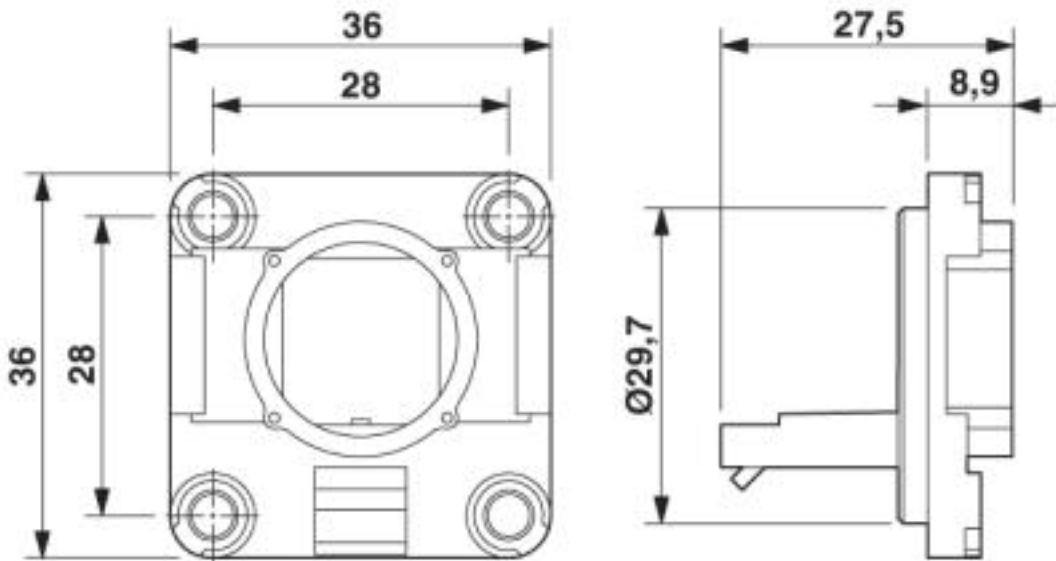

Dimensioned drawing

Panel mounting frame for Freenet system

Panel mounting frames - VS-A-F-IP67 - 1653744

Dimensioned drawing

Panel cutout

© Phoenix Contact 2013 - all rights reserved
<http://www.phoenixcontact.com>