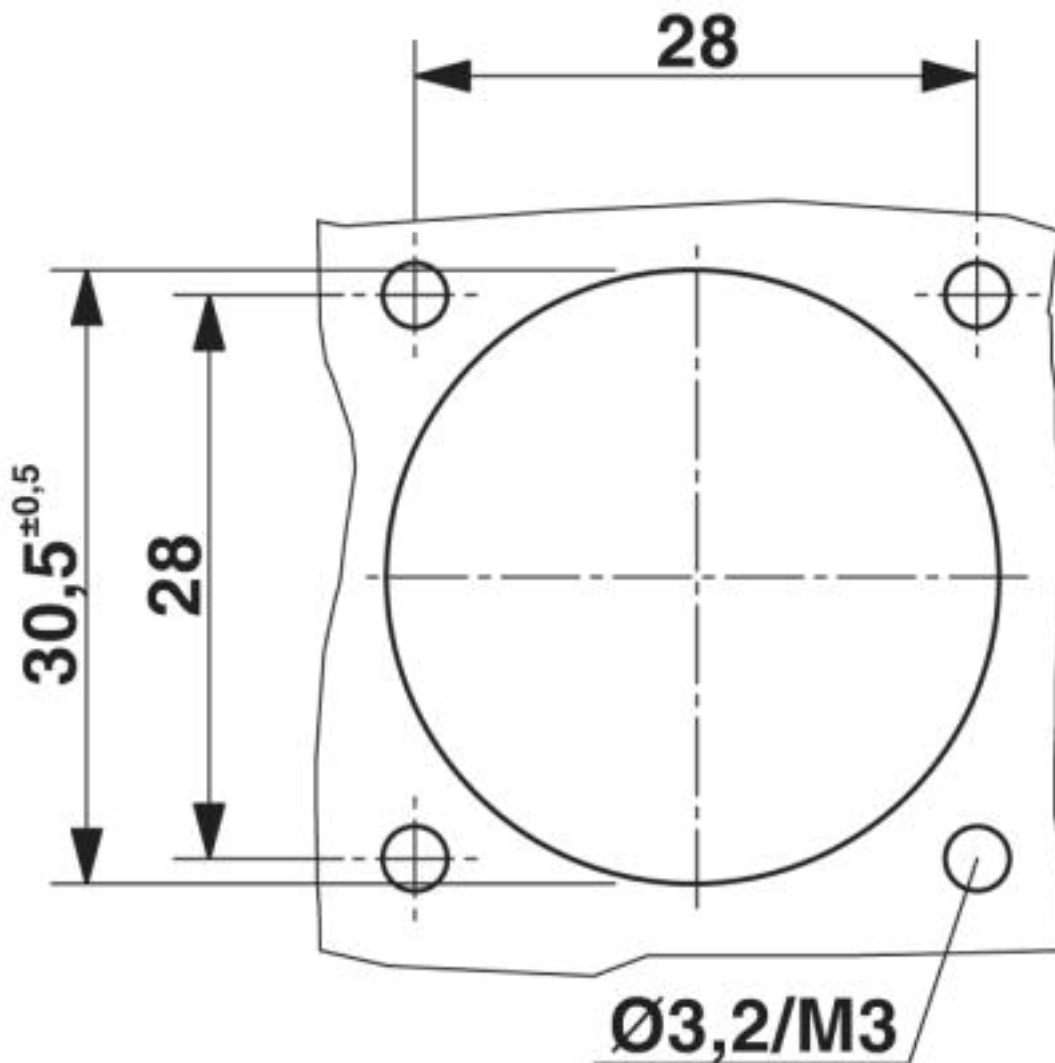

Dimensioned drawing

Panel mounting frame for Freenet system

Panel mounting frames - VS-A-F-IP67 - 1653744

Dimensioned drawing

Panel cutout

© Phoenix Contact 2013 - all rights reserved
<http://www.phoenixcontact.com>