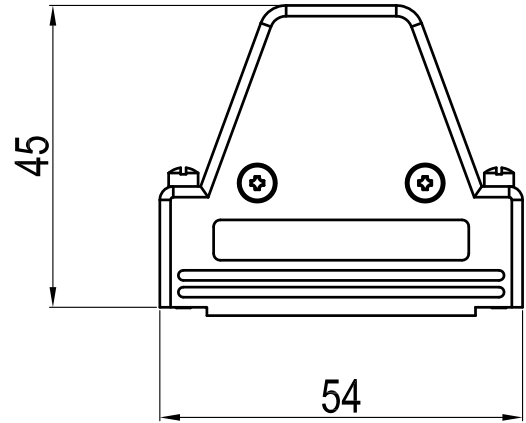

No.	Changes and/or Note	Date	Intr	No	Changes end/or Note No.	Date	Intr

Name:	Description:	Pack:	1	2	GB/T 846 ST2.9x10 self Tapping screw	Screw		
			2	1	Multi Top MHDTRI-M-25	Cover		
6550-0100-03	MHTRI-M-25-K	SINGLE	3	4	GB/T 845 ST2.9x6 self Tapping screw	Screw		
			4	2	UNC 4-40X18.1	Jack screw		
6551-0100-03	MHTRI-M-25	BULK	5	1	Multi Bottom MHD3-25	Cover		
			6	2	Cable Clamp	Cable Clamp		
			7	2	Multi Large Blank MHD3-9	Blanking Plug		
			Item	QTY	Part Number	Description		
DATE: 2008-10-28	DRAWN: YGY	SCALE:	MATERIAL TYPE:					
Auditing:	APPROVED:		REPLACES:					
	MHTRI-M-SERIES							
			DRAWING No: