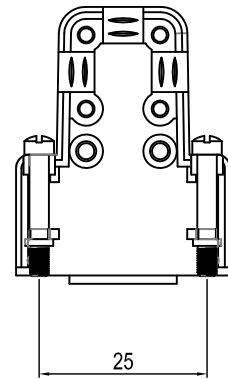

No.	Changes and/or Note No.	Date	Intr	No	Changes and/or Note No.	Date	Intr

Name:	Description:	Pack:	1	2	GB/T 846 ST2.9x10 self Tapping screw	Screw
6550-0100-01	MHTRI-M-9-K	SINGLE	2	1	Multi Top MHTRI-M-9	Cover
			3	4	GB/T 845 ST2.2x6 self Tapping screw	Screw
6551-0100-01	MHTRI-M-9	BULK	4	2	UNC 4-40X18.1	Jack screw
			5	1	Multi Bottom MHD3-9	Cover
			6	2	Cable Clamp	Cable Clamp
			7	2	Multi Large Blank MHD3-9	Blanking Plug
			Item	QTY	Part Number	Description

DATE: 2008-10-29	DRAWN: YGY	SCALE:	MATERIAL TYPE:
Auditing:	APPROVED:		REPLACES:

MHTRI-M-SERIES

DRAWING No: