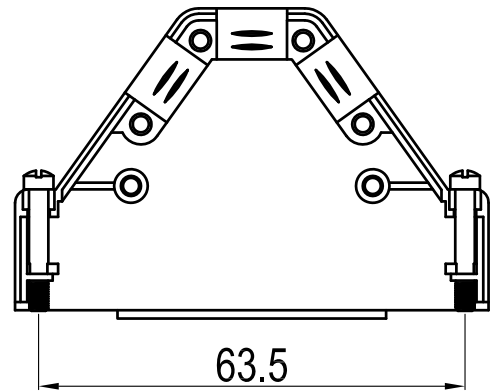

MHTRI-M-SERIES

DRAWING No:

No.	Changes and/or Note	Date	Intr	No	Changes end/or Note No.	Date	Intr

Name:	Description:	Pack:	1	2	GB/T 846 ST2.9x10 self Tapping screw	Screw
			2	1	Multi Top MHDTRI-M-25	Cover
6550-0100-03	MHTRI-M-25-K	SINGLE	3	4	GB/T 845 ST2.9x6 self Tapping screw	Screw
			4	2	UNC 4-40X18.1	Jack screw
6551-0100-03	MHTRI-M-25	BULK	5	1	Multi Bottom MHD3-25	Cover
			6	2	Cable Clamp	Cable Clamp
			7	2	Multi Large Blank MHD3-9	Blanking Plug
			Item	QTY	Part Number	Description
DATE: 2008-10-28	DRAWN: YGY	SCALE:	MATERIAL TYPE:			
Auditing:	APPROVED:		REPLACES:			
	<h1>MHTRI-M-SERIES</h1>				 	
			DRAWING No:			

No.	Changes and/or Note No.	Date	Intr	No	Changes and/or Note No.	Date	Intr

Name:	Description:	Pack:	1	2	GB/T 846 ST2.9x10 self Tapping screw	Screw
			2	1	Multi Top MHTRI-M-37	Cover
6550-0100-04	MHTRI-M-37-K	SINGLE	3	4	GB/T 845 ST2.9x6 self Tapping screw	Screw
			4	2	UNC 4-40X18.1	Jack screw
6551-0100-04	MHTRI-M-37	BULK	5	1	Multi Bottom MHD3-37	Cover
			6	2	Cable Clamp	Cable Clamp
			7	2	Multi Large Blank MHD3-9	Blanking Plug
			Item	QTY	Part Number	Description