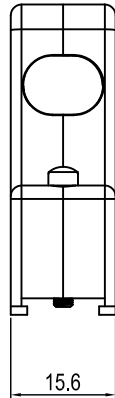

## TECHNICAL SPECIFICATIONS

<b>Material:</b>	UL 94 V-0 Plastic Material
<b>Plating:</b>	Nickel over Copper
<b>Operating Temperature:</b>	-55°C to +110°C
<b>Cable Entry:</b>	Top Entry
<b>Thumbscrews:</b>	UNC 4-40 (Standard) M2,5 or M3 on request
<b>Cable O.D:</b>	Up to 13mm

Size MHTRI-M	Dim A	Dim B	Dim C
9-way	31,0	45,2	15,0
15-way	40,3	45,2	15,0
25-way	53,5	45,2	15,0
37-way	70,0	45,2	15,0

DATE: 2008-10-29	DRAWN: YGY	SCALE:	MATERIAL TYPE:
Auditing:	APPROVED:		REPLACES:

**MHTRI-M-SERIES**

DRAWING No:

No.	Changes and/or Note No.	Date	Intr	No	Changes and/or Note No.	Date	Intr

Name:	Description:	Pack:	1	2	GB/T 846 ST2.9x10 self Tapping screw	Screw
			2	1	Multi Top MHTRI-M-15	Cover
6550-0100-02	MHTRI-M-15-K	SINGLE	3	4	GB/T 845 ST2.2x6 self Tapping screw	Screw
			4	2	UNC 4-40X18.1	Jack screw
6551-0100-02	MHTRI-M-15	BULK	5	1	Multi Bottom MHD3-15	Cover
			6	2	Cable Clamp	Cable Clamp
			7	2	Multi Large Blank MHD3-9	Blanking Plug
			Item	QTY	Part Number	Description
DATE: 2008-10-29	DRAWN: YGY	SCALE:	MATERIAL TYPE:			
Auditing:	APPROVED:		REPLACES:			

MHTRI-M-SERIES

DRAWING No:

No.	Changes and/or Note	Date	Intr	No	Changes end/or Note No.	Date	Intr

Name:	Description:	Pack:	1	2	GB/T 846 ST2.9x10 self Tapping screw	Screw
			2	1	Multi Top MHDTRI-M-25	Cover
6550-0100-03	MHTRI-M-25-K	SINGLE	3	4	GB/T 845 ST2.9x6 self Tapping screw	Screw
			4	2	UNC 4-40X18.1	Jack screw
6551-0100-03	MHTRI-M-25	BULK	5	1	Multi Bottom MHD3-25	Cover
			6	2	Cable Clamp	Cable Clamp
			7	2	Multi Large Blank MHD3-9	Blanking Plug
			Item	QTY	Part Number	Description
DATE: 2008-10-28	DRAWN: YGY	SCALE:	MATERIAL TYPE:			
Auditing:	APPROVED:		REPLACES:			
	<h1>MHTRI-M-SERIES</h1>				 	
			DRAWING No:			