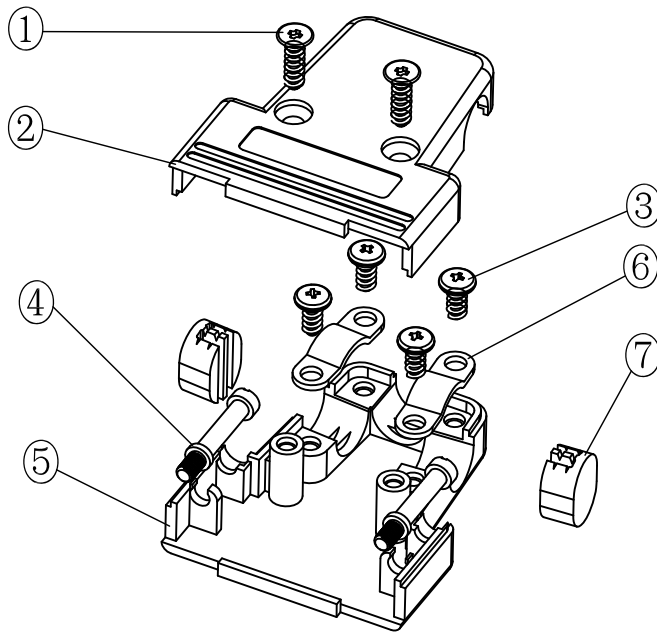

No.	Changes and/or Note No.	Date	Intr	No	Changes and/or Note No.	Date	Intr

Name:	Description:	Pack:	1	2	GB/T 846 ST2.9x10 self Tapping screw	Screw
6550-0100-01	MHTRI-M-9-K	SINGLE	2	1	Multi Top MHTRI-M-9	Cover
			3	4	GB/T 845 ST2.2x6 self Tapping screw	Screw
6551-0100-01	MHTRI-M-9	BULK	4	2	UNC 4-40X18.1	Jack screw
			5	1	Multi Bottom MHD3-9	Cover
			6	2	Cable Clamp	Cable Clamp
			7	2	Multi Large Blank MHD3-9	Blanking Plug
			Item	QTY	Part Number	Description

DATE: 2008-10-29	DRAWN: YGY	SCALE:	MATERIAL TYPE:
Auditing:	APPROVED:		REPLACES:

**MHTRI-M-SERIES**

DRAWING No:

No.	Changes and/or Note No.	Date	Intr	No	Changes and/or Note No.	Date	Intr

Name:	Description:	Pack:	1	2	GB/T 846 ST2.9x10 self Tapping screw	Screw
			2	1	Multi Top MHTRI-M-15	Cover
6550-0100-02	MHTRI-M-15-K	SINGLE	3	4	GB/T 845 ST2.2x6 self Tapping screw	Screw
			4	2	UNC 4-40X18.1	Jack screw
6551-0100-02	MHTRI-M-15	BULK	5	1	Multi Bottom MHD3-15	Cover
			6	2	Cable Clamp	Cable Clamp
			7	2	Multi Large Blank MHD3-9	Blanking Plug
			Item	QTY	Part Number	Description
DATE: 2008-10-29	DRAWN: YGY	SCALE:	MATERIAL TYPE:			
Auditing:	APPROVED:		REPLACES:			

MHTRI-M-SERIES

DRAWING No:

No.	Changes and/or Note	Date	Intr	No	Changes end/or Note No.	Date	Intr

Name:	Description:	Pack:	1	2	GB/T 846 ST2.9x10 self Tapping screw	Screw
			2	1	Multi Top MHDTRI-M-25	Cover
6550-0100-03	MHTRI-M-25-K	SINGLE	3	4	GB/T 845 ST2.9x6 self Tapping screw	Screw
			4	2	UNC 4-40X18.1	Jack screw
6551-0100-03	MHTRI-M-25	BULK	5	1	Multi Bottom MHD3-25	Cover
			6	2	Cable Clamp	Cable Clamp
			7	2	Multi Large Blank MHD3-9	Blanking Plug
			Item	QTY	Part Number	Description
DATE: 2008-10-28	DRAWN: YGY	SCALE:	MATERIAL TYPE:			
Auditing:	APPROVED:		REPLACES:			
	<h1>MHTRI-M-SERIES</h1>				 	
			DRAWING No:			