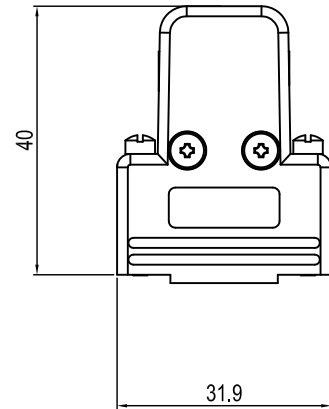

No.	Changes and/or Note No.	Date	Intr	No	Changes and/or Note No.	Date	Intr

Name:	Description:	Pack:	1	2	GB/T 846 ST2.9x10 self Tapping screw	Screw
6550-0100-01	MHTRI-M-9-K	SINGLE	2	1	Multi Top MHTRI-M-9	Cover
			3	4	GB/T 845 ST2.2x6 self Tapping screw	Screw
6551-0100-01	MHTRI-M-9	BULK	4	2	UNC 4-40X18.1	Jack screw
			5	1	Multi Bottom MHD3-9	Cover
			6	2	Cable Clamp	Cable Clamp
			7	2	Multi Large Blank MHD3-9	Blanking Plug
			Item	QTY	Part Number	Description

DATE: 2008-10-29	DRAWN: YGY	SCALE:	MATERIAL TYPE:
Auditing:	APPROVED:		REPLACES:

MHTRI-M-SERIES

DRAWING No: