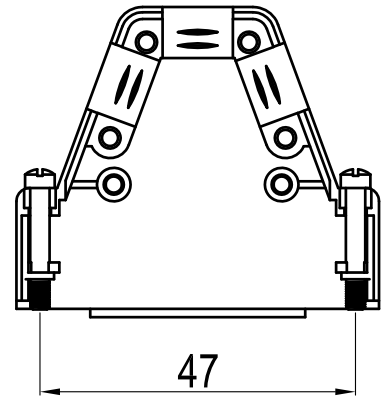

No.	Changes and/or Note No.	Date	Intr	No	Changes and/or Note No.	Date	Intr

Name:	Description:	Pack:	1	2	GB/T 846 ST2.9x10 self Tapping screw	Screw
6550-0100-01	MHTRI-M-9-K	SINGLE	2	1	Multi Top MHTRI-M-9	Cover
			3	4	GB/T 845 ST2.2x6 self Tapping screw	Screw
6551-0100-01	MHTRI-M-9	BULK	4	2	UNC 4-40X18.1	Jack screw
			5	1	Multi Bottom MHD3-9	Cover
			6	2	Cable Clamp	Cable Clamp
			7	2	Multi Large Blank MHD3-9	Blanking Plug
			Item	QTY	Part Number	Description

DATE: 2008-10-29	DRAWN: YGY	SCALE:	MATERIAL TYPE:
Auditing:	APPROVED:		REPLACES:

**MHTRI-M-SERIES**

DRAWING No:

No.	Changes and/or Note No.	Date	Intr	No	Changes and/or Note No.	Date	Intr

Name:	Description:	Pack:	1	2	GB/T 846 ST2.9x10 self Tapping screw	Screw
			2	1	Multi Top MHTRI-M-15	Cover
6550-0100-02	MHTRI-M-15-K	SINGLE	3	4	GB/T 845 ST2.2x6 self Tapping screw	Screw
			4	2	UNC 4-40X18.1	Jack screw
6551-0100-02	MHTRI-M-15	BULK	5	1	Multi Bottom MHD3-15	Cover
			6	2	Cable Clamp	Cable Clamp
			7	2	Multi Large Blank MHD3-9	Blanking Plug
			Item	QTY	Part Number	Description
DATE: 2008-10-29	DRAWN: YGY	SCALE:	MATERIAL TYPE:			
Auditing:	APPROVED:		REPLACES:			

MHTRI-M-SERIES

DRAWING No:

No.	Changes and/or Note	Date	Intr	No	Changes end/or Note No.	Date	Intr

Name:	Description:	Pack:	1	2	GB/T 846 ST2.9x10 self Tapping screw	Screw
			2	1	Multi Top MHDTRI-M-25	Cover
6550-0100-03	MHTRI-M-25-K	SINGLE	3	4	GB/T 845 ST2.9x6 self Tapping screw	Screw
			4	2	UNC 4-40X18.1	Jack screw
6551-0100-03	MHTRI-M-25	BULK	5	1	Multi Bottom MHD3-25	Cover
			6	2	Cable Clamp	Cable Clamp
			7	2	Multi Large Blank MHD3-9	Blanking Plug
			Item	QTY	Part Number	Description
DATE: 2008-10-28	DRAWN: YGY	SCALE:	MATERIAL TYPE:			
Auditing:	APPROVED:		REPLACES:			
	<h1>MHTRI-M-SERIES</h1>				 	
			DRAWING No:			