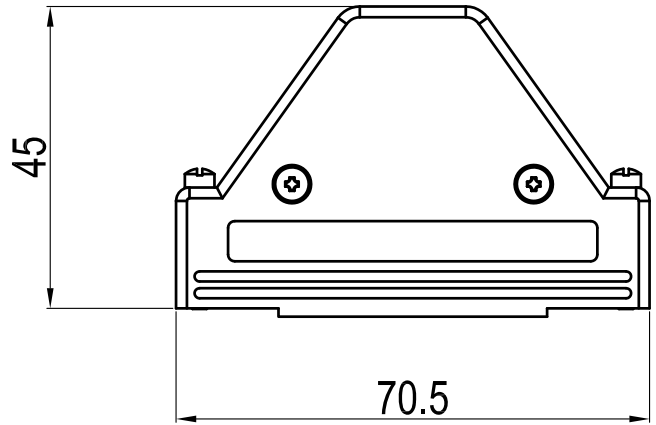

No.	Changes and/or Note No.	Date	Intr	No	Changes and/or Note No.	Date	Intr

Name:	Description:	Pack:	1	2	GB/T 846 ST2.9x10 self Tapping screw	Screw
			2	1	Multi Top MHTRI-M-37	Cover
6550-0100-04	MHTRI-M-37-K	SINGLE	3	4	GB/T 845 ST2.9x6 self Tapping screw	Screw
			4	2	UNC 4-40X18.1	Jack screw
6551-0100-04	MHTRI-M-37	BULK	5	1	Multi Bottom MHD3-37	Cover
			6	2	Cable Clamp	Cable Clamp
			7	2	Multi Large Blank MHD3-9	Blanking Plug
			Item	QTY	Part Number	Description

DATE: 2008-10-28	DRAWN: YGY	SCALE:	MATERIAL TYPE:
Auditing:	APPROVED:		REPLACES:

MHTRI-M-SERIES

DRAWING No: