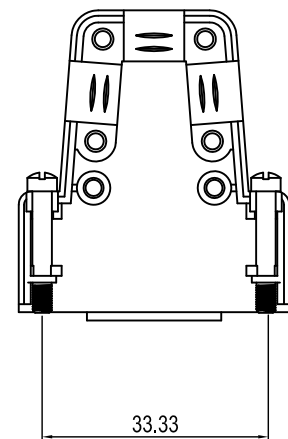

No.	Changes and/or Note No.	Date	Intr	No	Changes and/or Note No.	Date	Intr

Name:	Description:	Pack:	1	2	GB/T 846 ST2.9x10 self Tapping screw	Screw
6550-0100-01	MHTRI-M-9-K	SINGLE	2	1	Multi Top MHTRI-M-9	Cover
			3	4	GB/T 845 ST2.2x6 self Tapping screw	Screw
6551-0100-01	MHTRI-M-9	BULK	4	2	UNC 4-40X18.1	Jack screw
			5	1	Multi Bottom MHD3-9	Cover
			6	2	Cable Clamp	Cable Clamp
			7	2	Multi Large Blank MHD3-9	Blanking Plug
			Item	QTY	Part Number	Description

DATE: 2008-10-29	DRAWN: YGY	SCALE:	MATERIAL TYPE:
Auditing:	APPROVED:		REPLACES:

**MHTRI-M-SERIES**

DRAWING No:

No.	Changes and/or Note No.	Date	Intr	No	Changes and/or Note No.	Date	Intr

Name:	Description:	Pack:	1	2	GB/T 846 ST2.9x10 self Tapping screw	Screw
			2	1	Multi Top MHTRI-M-15	Cover
6550-0100-02	MHTRI-M-15-K	SINGLE	3	4	GB/T 845 ST2.2x6 self Tapping screw	Screw
			4	2	UNC 4-40X18.1	Jack screw
6551-0100-02	MHTRI-M-15	BULK	5	1	Multi Bottom MHD3-15	Cover
			6	2	Cable Clamp	Cable Clamp
			7	2	Multi Large Blank MHD3-9	Blanking Plug
			Item	QTY	Part Number	Description
DATE: 2008-10-29	DRAWN: YGY	SCALE:	MATERIAL TYPE:			
Auditing:	APPROVED:		REPLACES:			

MHTRI-M-SERIES

DRAWING No:

No.	Changes and/or Note	Date	Intr	No	Changes end/or Note No.	Date	Intr

Name:	Description:	Pack:	1	2	GB/T 846 ST2.9x10 self Tapping screw	Screw
			2	1	Multi Top MHDTRI-M-25	Cover
6550-0100-03	MHTRI-M-25-K	SINGLE	3	4	GB/T 845 ST2.9x6 self Tapping screw	Screw
			4	2	UNC 4-40X18.1	Jack screw
6551-0100-03	MHTRI-M-25	BULK	5	1	Multi Bottom MHD3-25	Cover
			6	2	Cable Clamp	Cable Clamp
			7	2	Multi Large Blank MHD3-9	Blanking Plug
			Item	QTY	Part Number	Description
DATE: 2008-10-28	DRAWN: YGY	SCALE:	MATERIAL TYPE:			
Auditing:	APPROVED:		REPLACES:			
	<h1>MHTRI-M-SERIES</h1>				 	
			DRAWING No:			