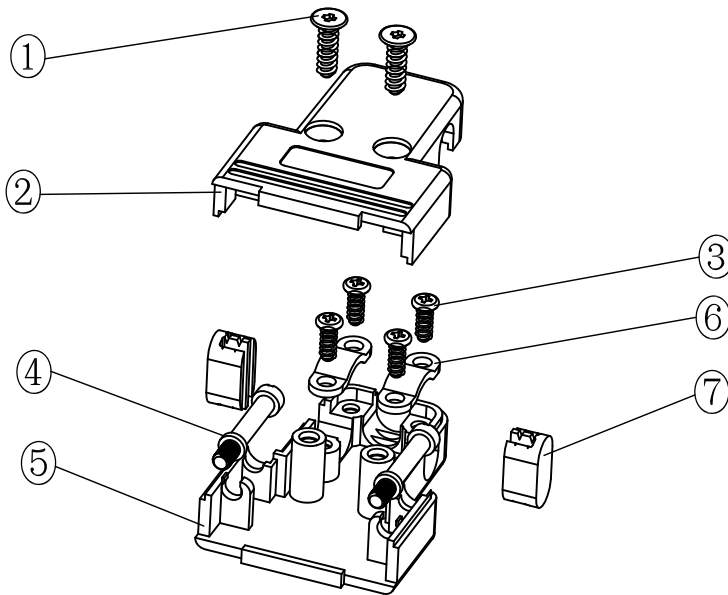

## TECHNICAL SPECIFICATIONS

<b>Material:</b>	UL 94 V-0 Plastic Material
<b>Plating:</b>	Nickel over Copper
<b>Operating Temperature:</b>	-55°C to +110°C
<b>Cable Entry:</b>	Top Entry
<b>Thumbscrews:</b>	UNC 4-40 (Standard) M2,5 or M3 on request
<b>Cable O.D:</b>	Up to 13mm

## Ordering information:

Size:	P/N - Kitted:	Product Code:
9-way	6550-0100-01	MHTRI-M-09-K
15-way	6550-0100-02	MHTRI-M-15-K
25-way	6550-0100-03	MHTRI-M-25-K
37-way	6550-0100-04	MHTRI-M-37-K

## Features:

- Available in sizes 9-15-25-37
- All sizes feature 3-Way Entry solution
- Re-openable
- Hood is supplied with 2 Blanking Plates and 2 Strain Relief clamps. Extra Blanking Plates and/or Strain Reliefs are available on request.
- Also available in Unshielded Version, See page 11

No.	Changes and/or Note No.	Date	Intr	No	Changes and/or Note No.	Date	Intr

Name:	Description:	Pack:	1	2	GB/T 846 ST2.9x10 self Tapping screw	Screw
6550-0100-01	MHTRI-M-9-K	SINGLE	2	1	Multi Top MHTRI-M-9	Cover
			3	4	GB/T 845 ST2.2x6 self Tapping screw	Screw
6551-0100-01	MHTRI-M-9	BULK	4	2	UNC 4-40X18.1	Jack screw
			5	1	Multi Bottom MHD3-9	Cover
			6	2	Cable Clamp	Cable Clamp
			7	2	Multi Large Blank MHD3-9	Blanking Plug
			Item	QTY	Part Number	Description