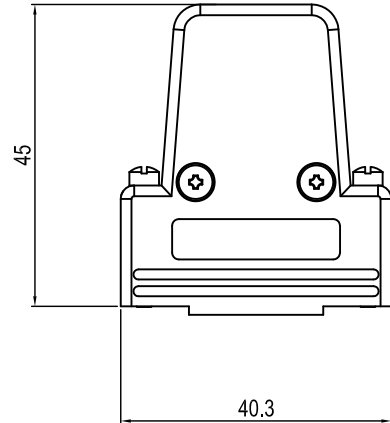

DATE: 2008-10-29	DRAWN: YGY	SCALE:	MATERIAL TYPE:
Auditing:	APPROVED:		REPLACES:

**MHTRI-M-SERIES**

DRAWING No:

No.	Changes and/or Note No.	Date	Intr	No	Changes and/or Note No.	Date	Intr

Name:	Description:	Pack:	1	2	GB/T 846 ST2.9x10 self Tapping screw	Screw
			2	1	Multi Top MHTRI-M-15	Cover
6550-0100-02	MHTRI-M-15-K	SINGLE	3	4	GB/T 845 ST2.2x6 self Tapping screw	Screw
			4	2	UNC 4-40X18.1	Jack screw
6551-0100-02	MHTRI-M-15	BULK	5	1	Multi Bottom MHD3-15	Cover
			6	2	Cable Clamp	Cable Clamp
			7	2	Multi Large Blank MHD3-9	Blanking Plug
			Item	QTY	Part Number	Description
DATE: 2008-10-29	DRAWN: YGY	SCALE:	MATERIAL TYPE:			
Auditing:	APPROVED:		REPLACES:			