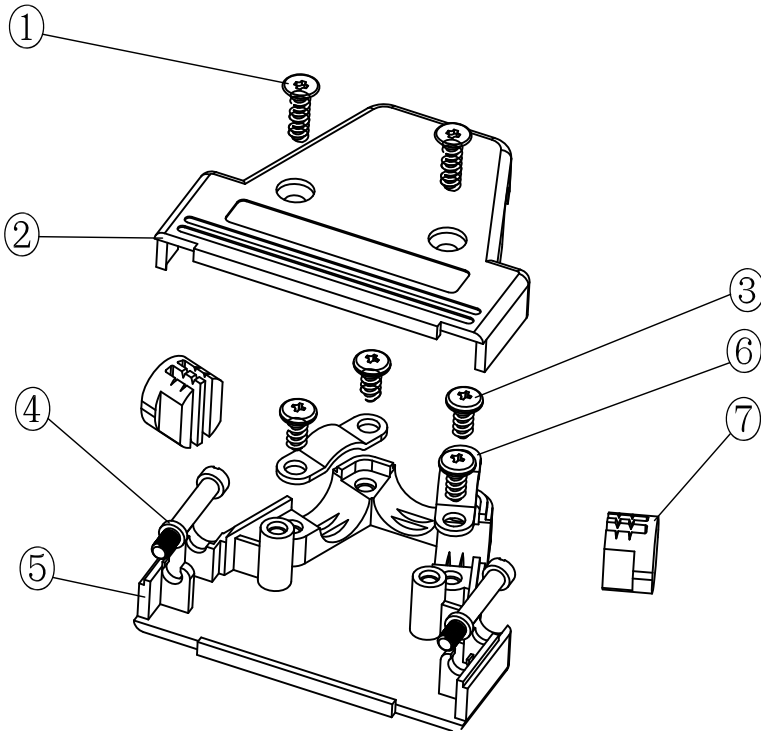

DATE: 2008-10-29	DRAWN: YGY	SCALE:	MATERIAL TYPE:
Auditing:	APPROVED:		REPLACES:

**MHTRI-M-SERIES**

DRAWING No:

No.	Changes and/or Note No.	Date	Intr	No	Changes and/or Note No.	Date	Intr

Name:	Description:	Pack:	1	2	GB/T 846 ST2.9x10 self Tapping screw	Screw
			2	1	Multi Top MHTRI-M-15	Cover
6550-0100-02	MHTRI-M-15-K	SINGLE	3	4	GB/T 845 ST2.2x6 self Tapping screw	Screw
			4	2	UNC 4-40X18.1	Jack screw
6551-0100-02	MHTRI-M-15	BULK	5	1	Multi Bottom MHD3-15	Cover
			6	2	Cable Clamp	Cable Clamp
			7	2	Multi Large Blank MHD3-9	Blanking Plug
			Item	QTY	Part Number	Description
DATE: 2008-10-29	DRAWN: YGY	SCALE:	MATERIAL TYPE:			
Auditing:	APPROVED:		REPLACES:			

MHTRI-M-SERIES

DRAWING No:

No.	Changes and/or Note	Date	Intr	No	Changes end/or Note No.	Date	Intr

Name:	Description:	Pack:	1	2	GB/T 846 ST2.9x10 self Tapping screw	Screw
			2	1	Multi Top MHDTRI-M-25	Cover
6550-0100-03	MHTRI-M-25-K	SINGLE	3	4	GB/T 845 ST2.9x6 self Tapping screw	Screw
			4	2	UNC 4-40X18.1	Jack screw
6551-0100-03	MHTRI-M-25	BULK	5	1	Multi Bottom MHD3-25	Cover
			6	2	Cable Clamp	Cable Clamp
			7	2	Multi Large Blank MHD3-9	Blanking Plug
			Item	QTY	Part Number	Description
DATE: 2008-10-28	DRAWN: YGY	SCALE:	MATERIAL TYPE:			
Auditing:	APPROVED:		REPLACES:			
	<h1>MHTRI-M-SERIES</h1>				 	
			DRAWING No:			

No.	Changes and/or Note No.	Date	Intr	No	Changes and/or Note No.	Date	Intr

Name:	Description:	Pack:	1	2	GB/T 846 ST2.9x10 self Tapping screw	Screw
			2	1	Multi Top MHTRI-M-37	Cover
6550-0100-04	MHTRI-M-37-K	SINGLE	3	4	GB/T 845 ST2.9x6 self Tapping screw	Screw
			4	2	UNC 4-40X18.1	Jack screw
6551-0100-04	MHTRI-M-37	BULK	5	1	Multi Bottom MHD3-37	Cover
			6	2	Cable Clamp	Cable Clamp
			7	2	Multi Large Blank MHD3-9	Blanking Plug
			Item	QTY	Part Number	Description