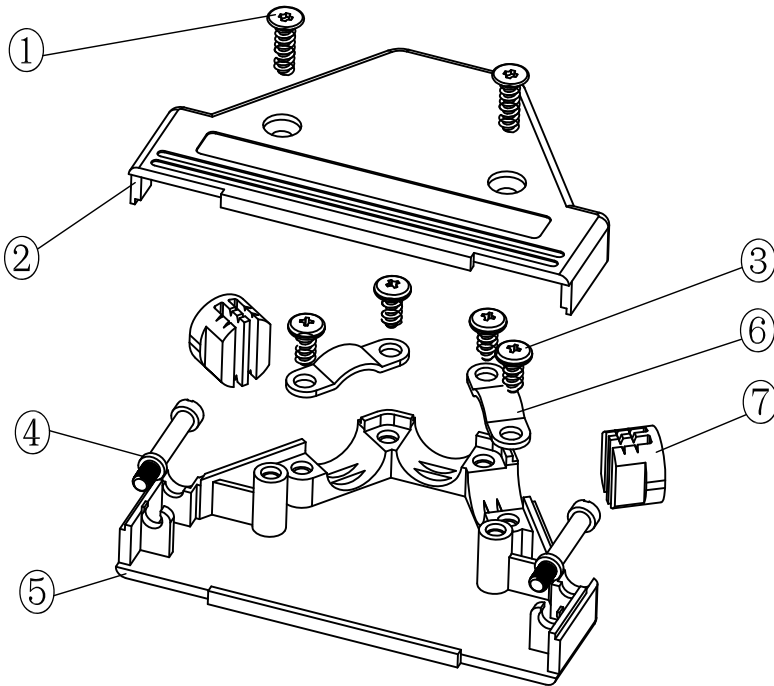

DATE: 2008-10-29	DRAWN: YGY	SCALE:	MATERIAL TYPE:
Auditing:	APPROVED:		REPLACES:

**MHTRI-M-SERIES**

DRAWING No:

No.	Changes and/or Note No.	Date	Intr	No	Changes and/or Note No.	Date	Intr

Name:	Description:	Pack:	1	2	GB/T 846 ST2.9x10 self Tapping screw	Screw
			2	1	Multi Top MHTRI-M-15	Cover
6550-0100-02	MHTRI-M-15-K	SINGLE	3	4	GB/T 845 ST2.2x6 self Tapping screw	Screw
			4	2	UNC 4-40X18.1	Jack screw
6551-0100-02	MHTRI-M-15	BULK	5	1	Multi Bottom MHD3-15	Cover
			6	2	Cable Clamp	Cable Clamp
			7	2	Multi Large Blank MHD3-9	Blanking Plug
			Item	QTY	Part Number	Description
DATE: 2008-10-29	DRAWN: YGY	SCALE:	MATERIAL TYPE:			
Auditing:	APPROVED:		REPLACES:			

MHTRI-M-SERIES

DRAWING No:

No.	Changes and/or Note	Date	Intr	No	Changes end/or Note No.	Date	Intr

Name:	Description:	Pack:	1	2	GB/T 846 ST2.9x10 self Tapping screw	Screw
			2	1	Multi Top MHDTRI-M-25	Cover
6550-0100-03	MHTRI-M-25-K	SINGLE	3	4	GB/T 845 ST2.9x6 self Tapping screw	Screw
			4	2	UNC 4-40X18.1	Jack screw
6551-0100-03	MHTRI-M-25	BULK	5	1	Multi Bottom MHD3-25	Cover
			6	2	Cable Clamp	Cable Clamp
			7	2	Multi Large Blank MHD3-9	Blanking Plug
			Item	QTY	Part Number	Description
DATE: 2008-10-28	DRAWN: YGY	SCALE:	MATERIAL TYPE:			
Auditing:	APPROVED:		REPLACES:			
	<h1>MHTRI-M-SERIES</h1>				 	
			DRAWING No:			

No.	Changes and/or Note No.	Date	Intr	No	Changes and/or Note No.	Date	Intr

Name:	Description:	Pack:	1	2	GB/T 846 ST2.9x10 self Tapping screw	Screw
			2	1	Multi Top MHTRI-M-37	Cover
6550-0100-04	MHTRI-M-37-K	SINGLE	3	4	GB/T 845 ST2.9x6 self Tapping screw	Screw
			4	2	UNC 4-40X18.1	Jack screw
6551-0100-04	MHTRI-M-37	BULK	5	1	Multi Bottom MHD3-37	Cover
			6	2	Cable Clamp	Cable Clamp
			7	2	Multi Large Blank MHD3-9	Blanking Plug
			Item	QTY	Part Number	Description