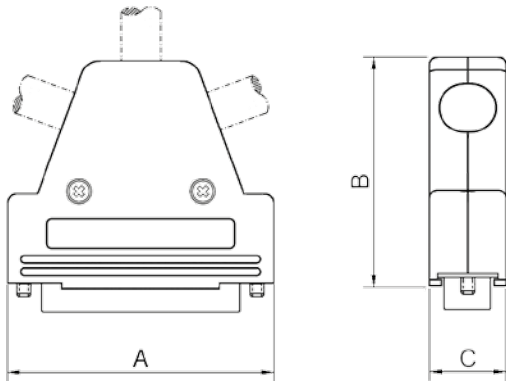

## TECHNICAL SPECIFICATIONS

<b>Material:</b>	UL 94 V-0 Plastic Material
<b>Plating:</b>	Nickel over Copper
<b>Operating Temperature:</b>	-55°C to +110°C
<b>Cable Entry:</b>	Top Entry
<b>Thumbscrews:</b>	UNC 4-40 (Standard) M2,5 or M3 on request
<b>Cable O.D:</b>	Up to 13mm

Size MHTRI-M	Dim A	Dim B	Dim C
9-way	31,0	45,2	15,0
15-way	40,3	45,2	15,0
25-way	53,5	45,2	15,0
37-way	70,0	45,2	15,0

## Ordering information:

Size:	P/N - Kitted:	Product Code:
9-way	6550-0100-01	MHTRI-M-09-K
15-way	6550-0100-02	MHTRI-M-15-K
25-way	6550-0100-03	MHTRI-M-25-K
37-way	6550-0100-04	MHTRI-M-37-K