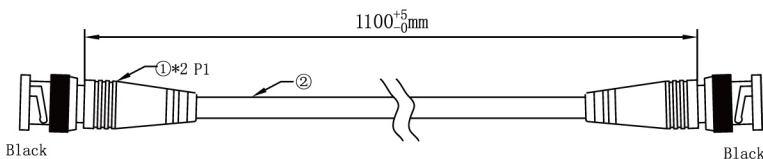

Picture

NO	Name of materials	Specification
①	P1	BNC Plug
		PVC
		PE
②	Cable	1/0.78Cu+144/0.10 CCS Cable
③	Rope	Black Rope
④	Packing	Valve bag
⑤	inner carton	360*300*300mm
⑥	master carton	378*318*330mm

Structure

Connection

Packing

- packing instruction: 1. Play round roll with karzai tied with, each with two cable tie;
 2. Article 1 with a valve bag, two heads down, as below;
 3. A barcode label in the central stick the valve bag .

Product No :	B/N 752014
Product Name :	CC TV Cable (RG 59)
	Drawn'd Date
	2010 .4 .17