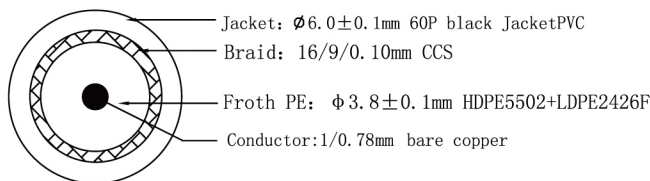

Picture

NO	Name of materials	Specification
①	P1	BNC Plug
		PVC
		PE
②	Cable	1/0.78Cu+144/0.10 CCS Cable
③	Rope	Black Rope
④	Packing	Valve bag
⑤	inner carton	360*300*300mm
⑥	master carton	378*318*330mm

Structure

Connection

Packing

- packing instruction: 1. Play round roll with karzai tied with, each with two cable tie;
 2. Article 1 with a valve bag, two heads down, as below;
 3. A barcode label in the central stick the valve bag .

Product No :	B/N 752014
Product Name :	CC TV Cable (RG 59)
	Drawn'd Date
	2010 .4 .17