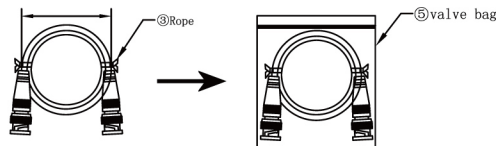

Picture

NO	Name of materials	Specification
①	P1	BNC Plug
		PVC
		PE
②	Cable	1/0.78Cu+144/0.10 CCS Cable
③	Rope	Black Rope
④	Packing	Valve bag
⑤	inner carton	360*300*300mm
⑥	master carton	378*318*330mm

Structure

Connection

Packing

- packing instruction: 1. Play round roll with karzai tied with, each with two cable tie;
 2. Article 1 with a valve bag, two heads down, as below;
 3. A barcode label in the central stick the valve bag .

Product No :	B/N 752014
Product Name :	CC TV Cable (RG 59)
	Drawn'd Date
	2010 .4 .17