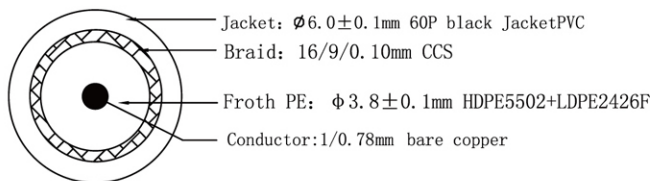

Picture

NO	Name of materials	Specification	
①	P1	BNC Plug	BNC plug
		PVC	55P black plug PVC
		PE	LDPE2426F
②	Cable	1/0.78Cu+144/0.10 CCS Cable	
③	Rope	Black Rope	
④	Packing	Valve bag	
⑤	inner carton	360*300*300mm	
⑥	master carton	378*318*330mm	

Structure

Connection

Product No :	B/N 752039
Product Name :	CC TV Cable (RG 59)
	Drawn'd Date
	2010 .9 .30

Packing

- packing instruction: 1. Play round roll with karzai tied with, each with two cable tie;
 2. Article 1 with a valve bag, two heads down, as below;
 3. A barcode label in the central stick the valve bag .