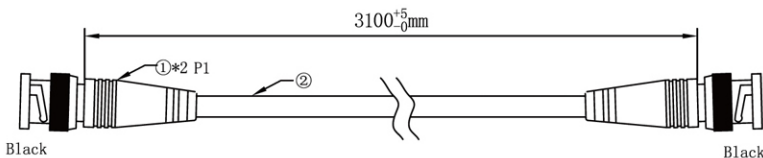

Picture

NO	Name of materials	Specification	
①	P1	BNC Plug	BNC plug
		PVC	55P black plug PVC
		PE	LDPE2426F
②	Cable	1/0.78Cu+144/0.10 CCS Cable	
③	Rope	Black Rope	
④	Packing	Valve bag	
⑤	inner carton	360*300*300mm	
⑥	master carton	378*318*330mm	

Structure

Connection

Product No :	B/N 752039
Product Name :	CC TV Cable (RG 59)
	Drawn'd Date
	2010 .9 .30

Packing

- packing instruction: 1. Play round roll with karzai tied with, each with two cable tie;
 2. Article 1 with a valve bag, two heads down, as below;
 3. A barcode label in the central stick the valve bag .